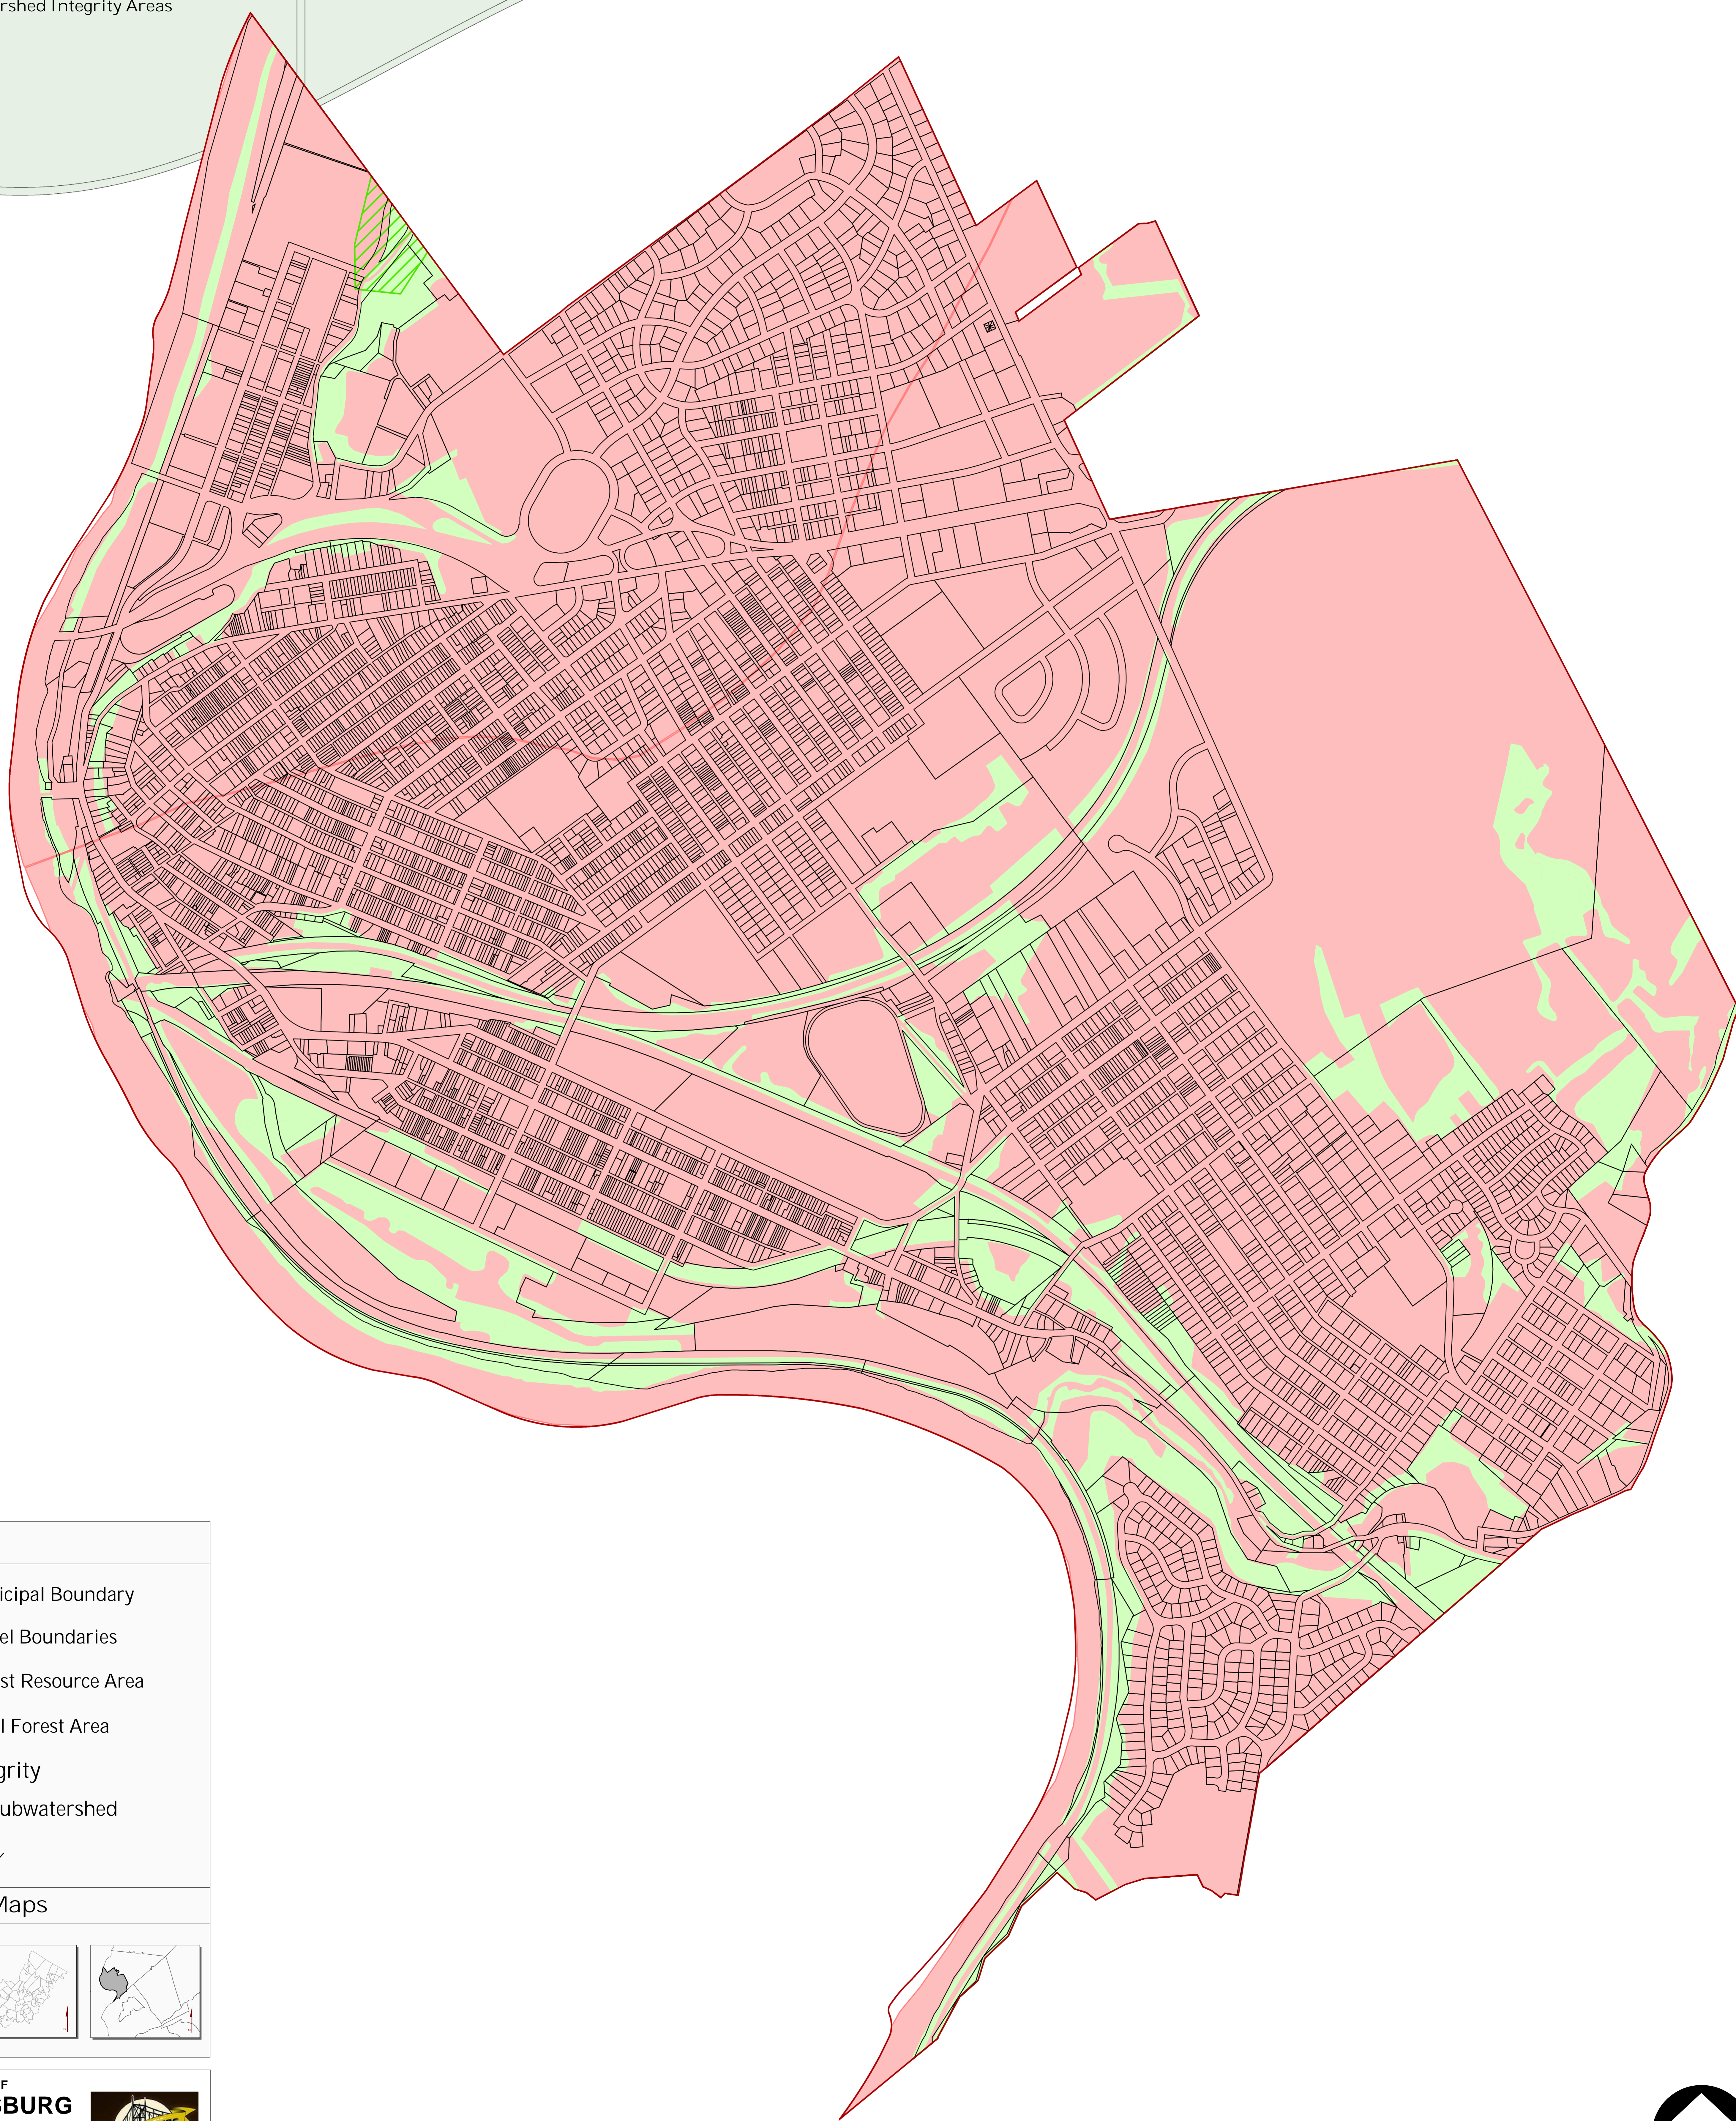

Forest Resource Area
Total Forest Area
Forest Subwatershed Integrity Areas

Legend

- Municipal Boundary
- Parcel Boundaries
- Forest Resource Area
- Total Forest Area

Forest Integrity
By HUC14 Subwatershed

Steep Slope Protection Area

Legend

- Municipal Boundary
- Parcel Boundaries
- Steep Slope Protection Area**
 - Severely Constrained
 - Moderately Constrained
 - Constrained/Limited Constrained

Locator Maps