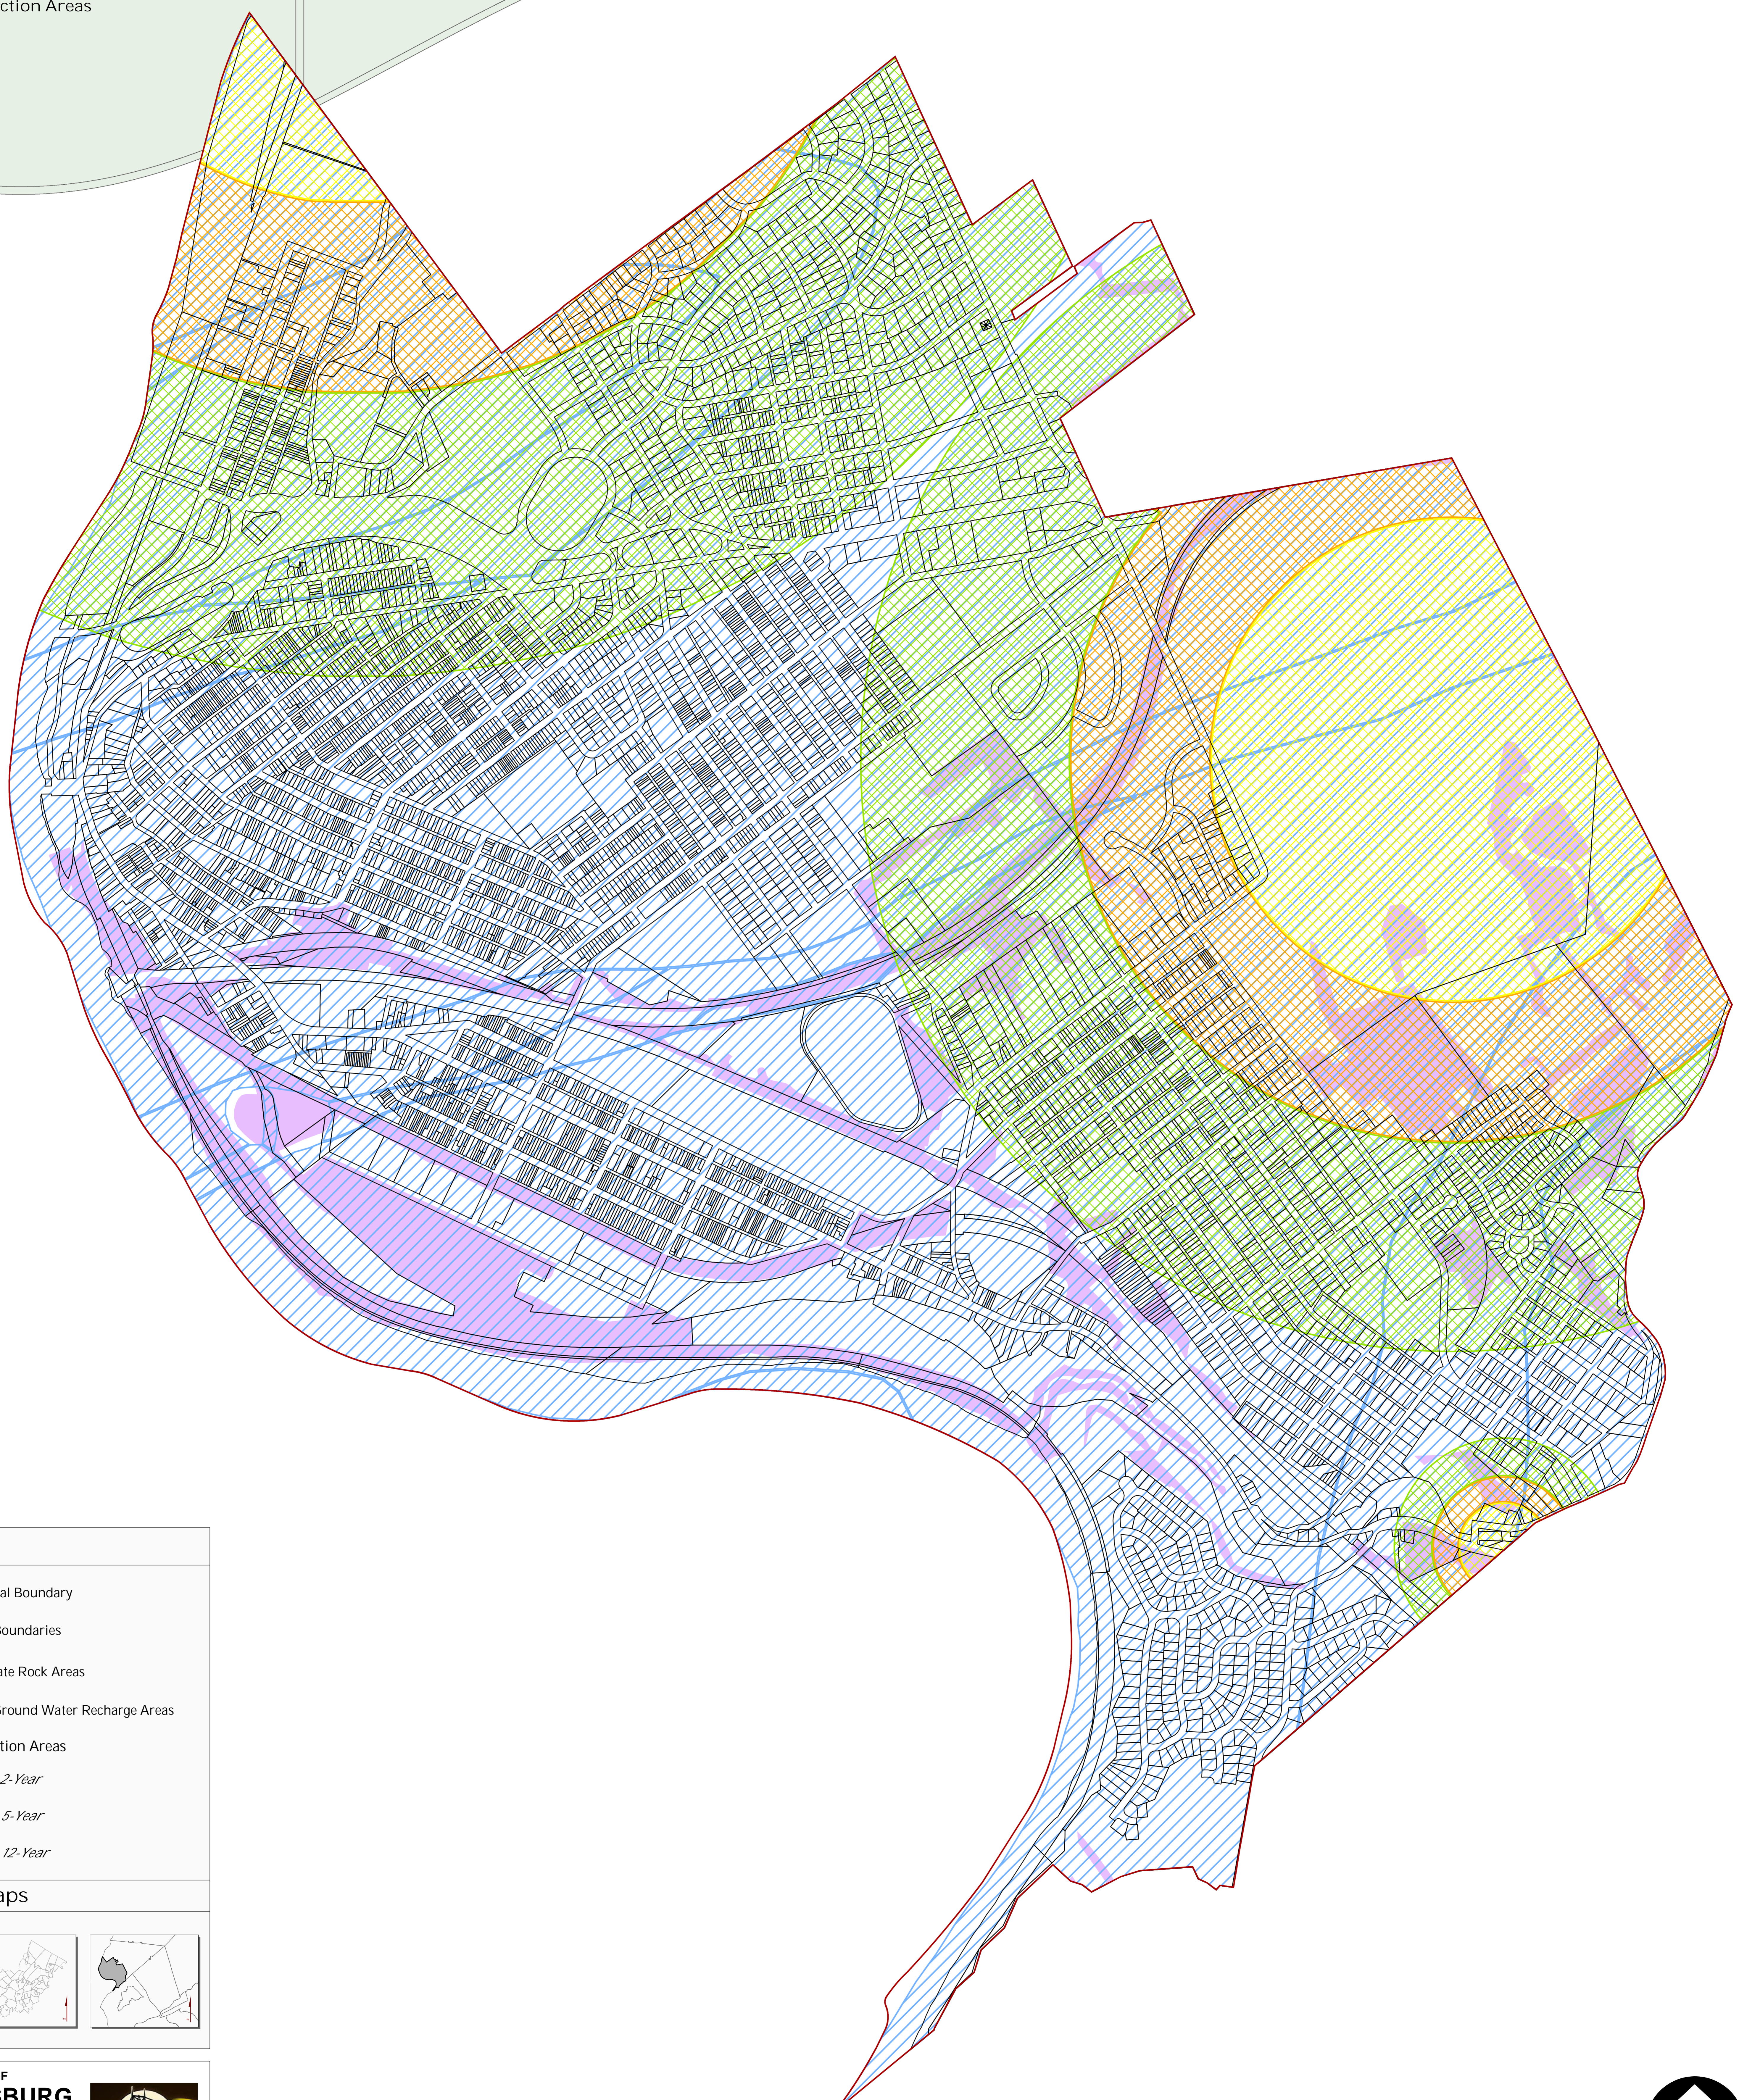

Exhibit 7:

TOWN OF PHILLIPSBURG, WARREN COUNTY, NJ

Town of Phillipsburg
Highlands Planning Area

Carbonate Rock Area
Prime Ground Water Recharge Area
Wellhead Protection Areas

Legend

- Municipal Boundary
- Parcel Boundaries
- Carbonate Rock Areas
- Prime Ground Water Recharge Areas
- Wellhead Protection Areas
  - (Tier 1) 2-Year
  - (Tier 2) 5-Year
  - (Tier 3) 12-Year

Locator Maps

TOWN OF
PHILLIPSBURG
WARREN COUNTY, N.J.

MAP PREPARED BY THE NEW JERSEY
HIGHLANDS COUNCIL, JULY 13, 2011