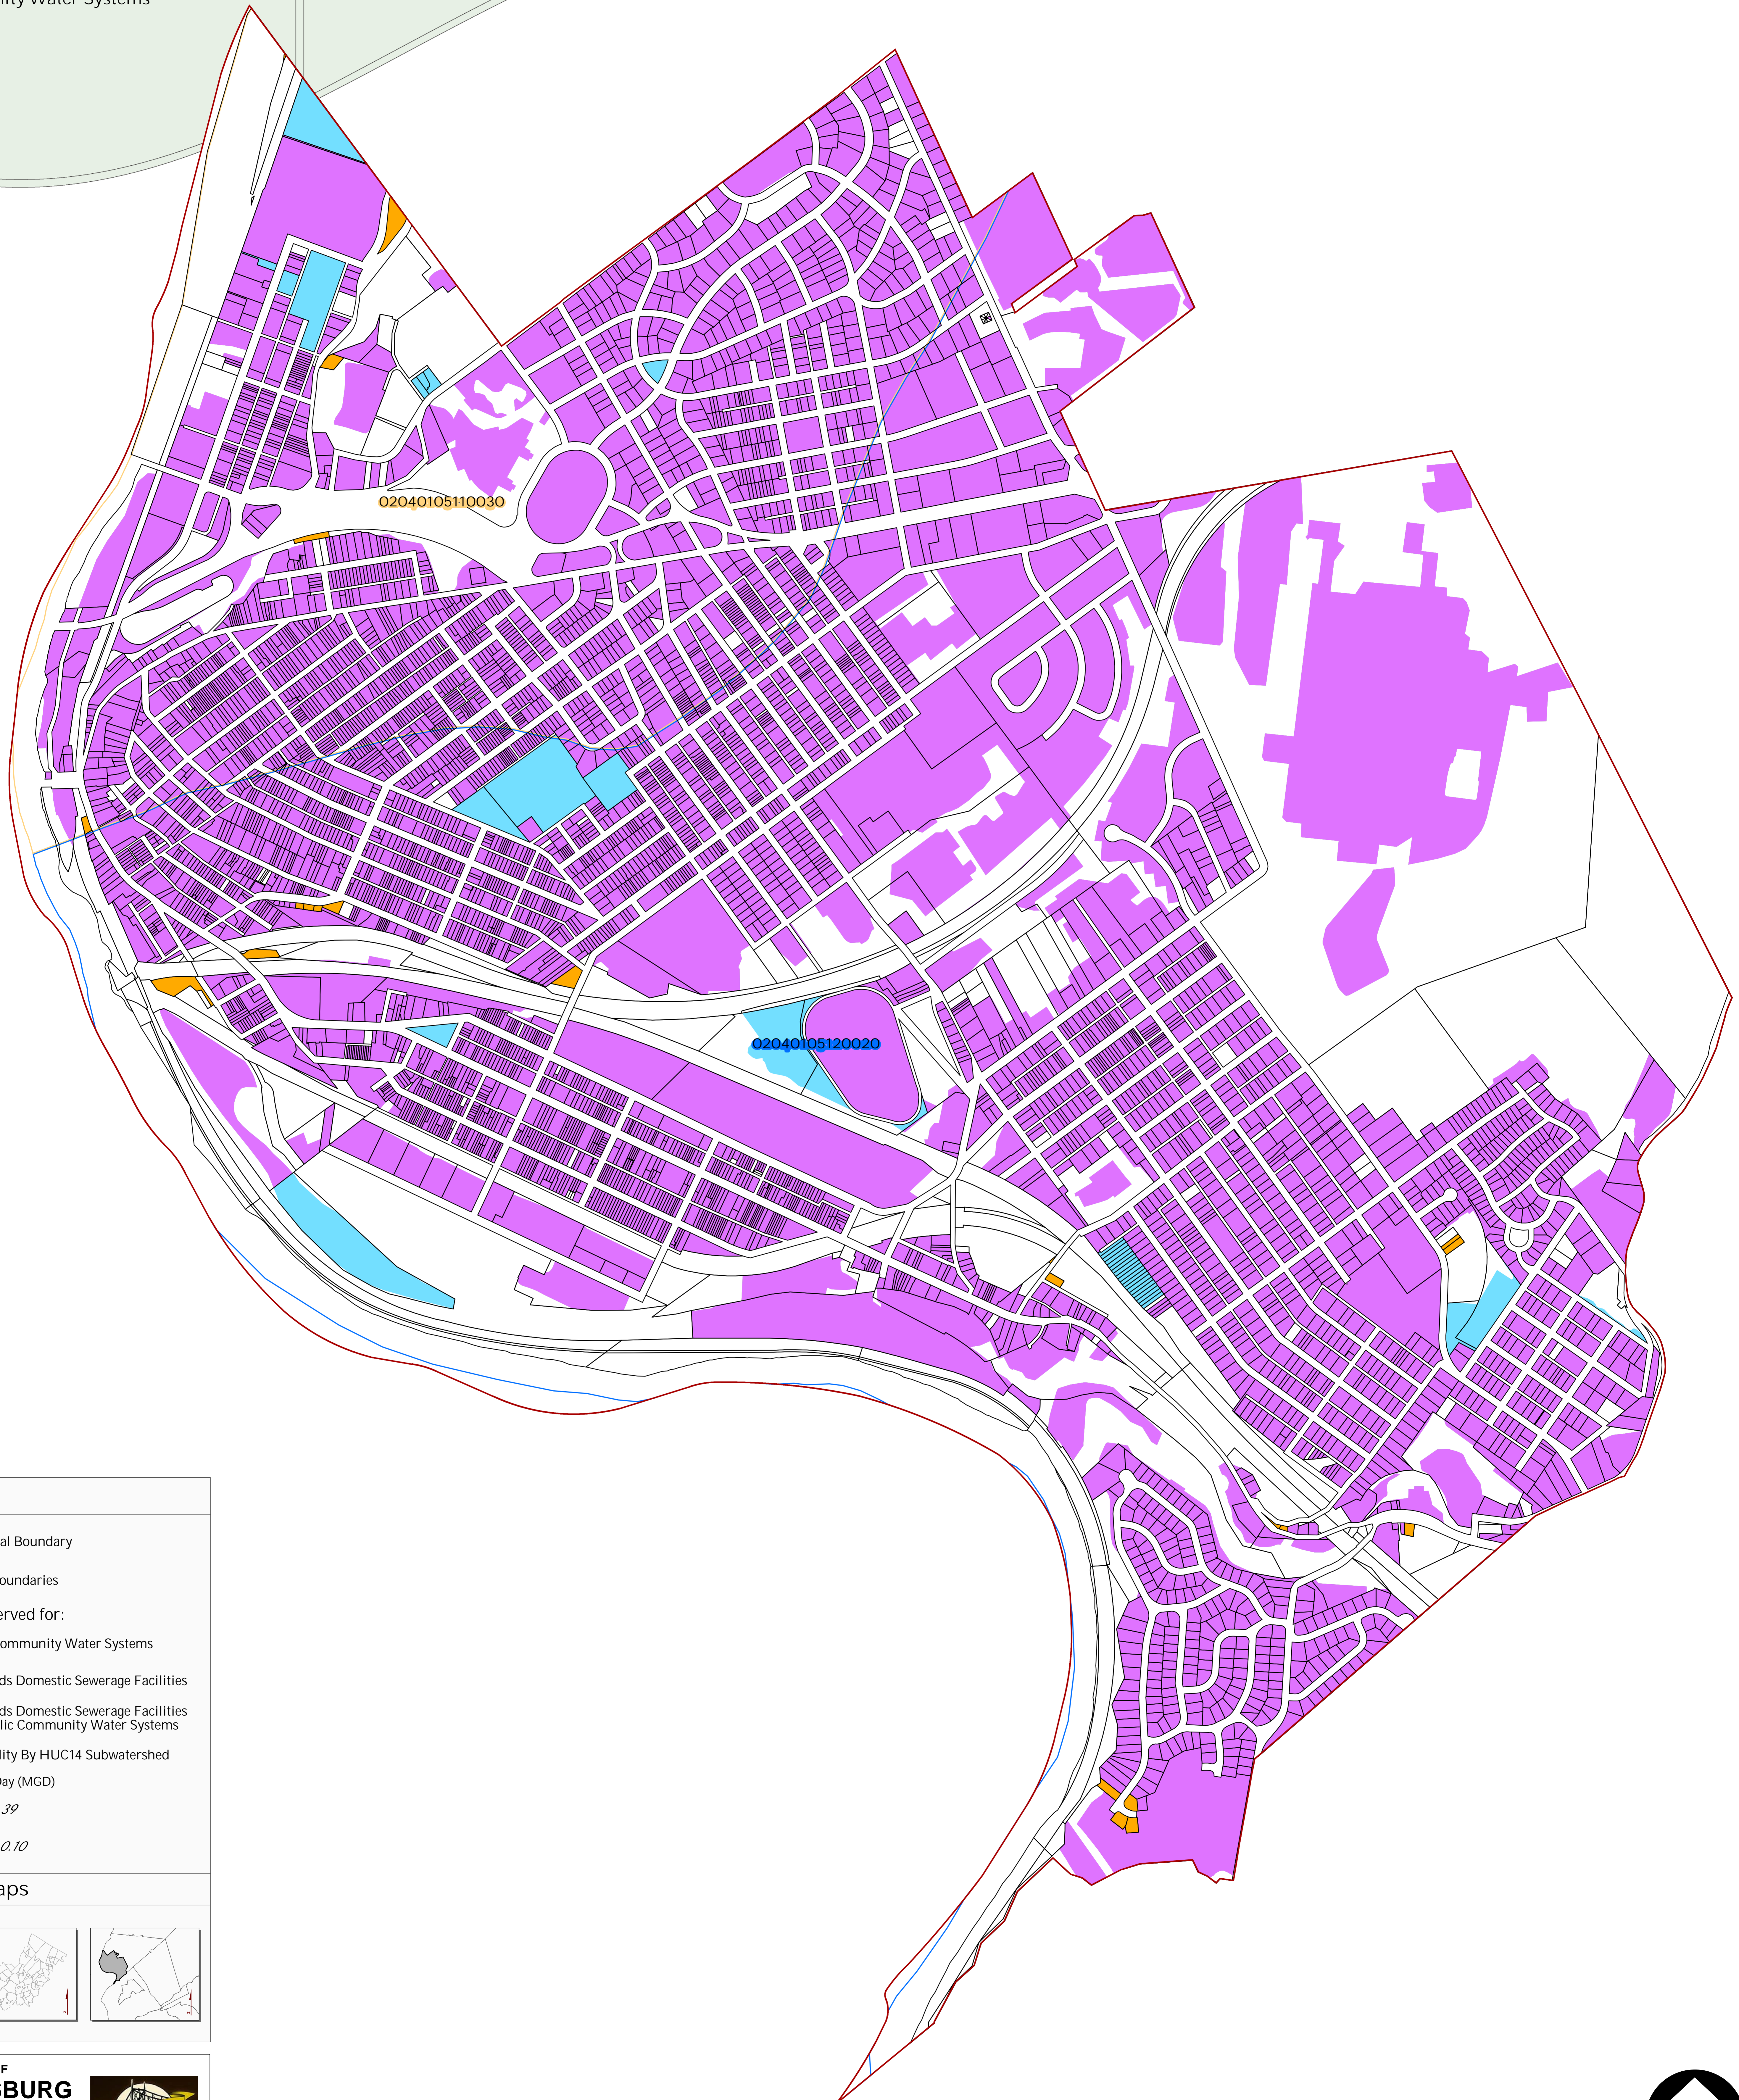

Exhibit 10:

TOWN OF PHILLIPSBURG, WARREN COUNTY, NJ

Town of Phillipsburg
Highlands Planning Area

Net Water Availability by HUC-14 Subwatershed
Highlands Domestic Sewerage Facilities
Public Community Water Systems

Legend

- Municipal Boundary
- Parcel Boundaries
- Existing Area Served for:
  - Public Community Water Systems
  - Highlands Domestic Sewerage Facilities
  - Highlands Domestic Sewerage Facilities and Public Community Water Systems
- Net Water Availability By HUC14 Subwatershed
  Million Gallons Per Day (MGD)
  - 0.10 - 0.39
  - -0.99 - -0.10

Locator Maps

TOWN OF
PHILLIPSBURG
WARREN COUNTY, N.J.

MAP PREPARED BY THE NEW JERSEY
HIGHLANDS COUNCIL, JULY 13, 2011