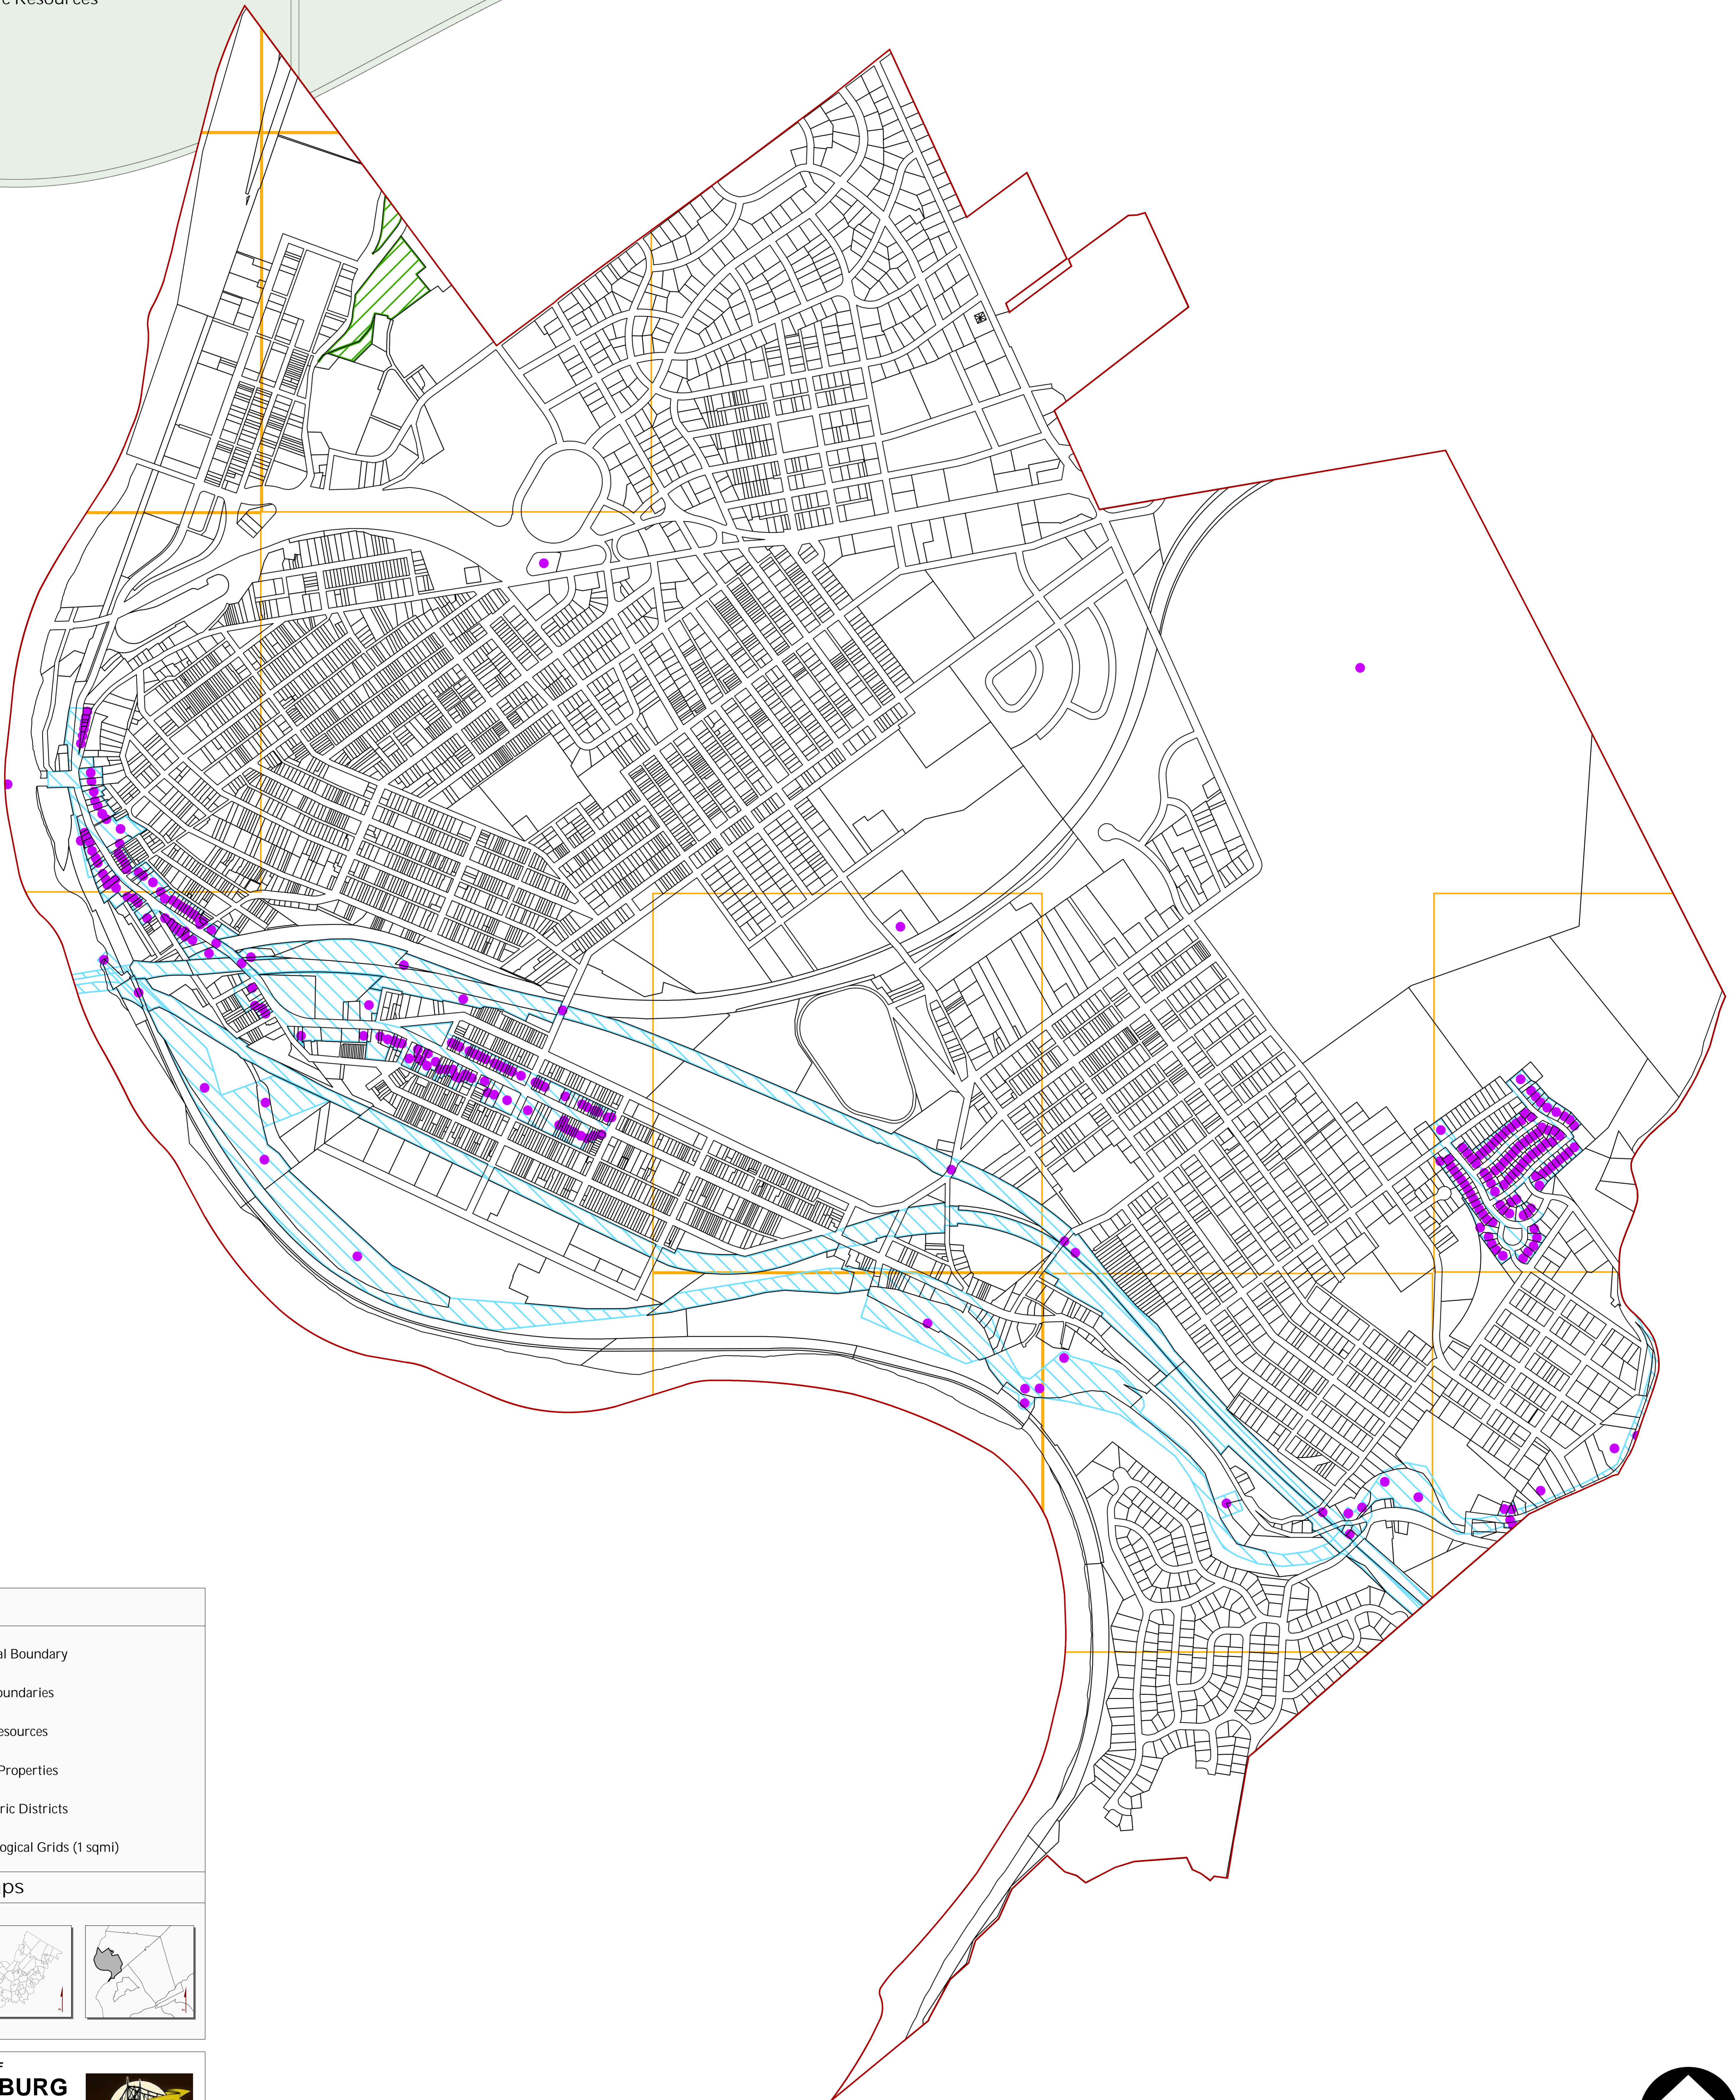

Exhibit 9:

TOWN OF PHILLIPSBURG, WARREN COUNTY, NJ

Town of Phillipsburg
Highlands Planning Area

Highlands Historic, Cultural
and Archaeological Resources
Highlands Scenic Resources

Legend

- Municipal Boundary
- Parcel Boundaries
- Scenic Resources
- Historic Properties
- NJ Historic Districts
- Archaeological Grids (1 sqmi)

Locator Maps

TOWN OF
PHILLIPSBURG
WARREN COUNTY, N.J.

MAP PREPARED BY THE NEW JERSEY
HIGHLANDS COUNCIL, JULY 13, 2011