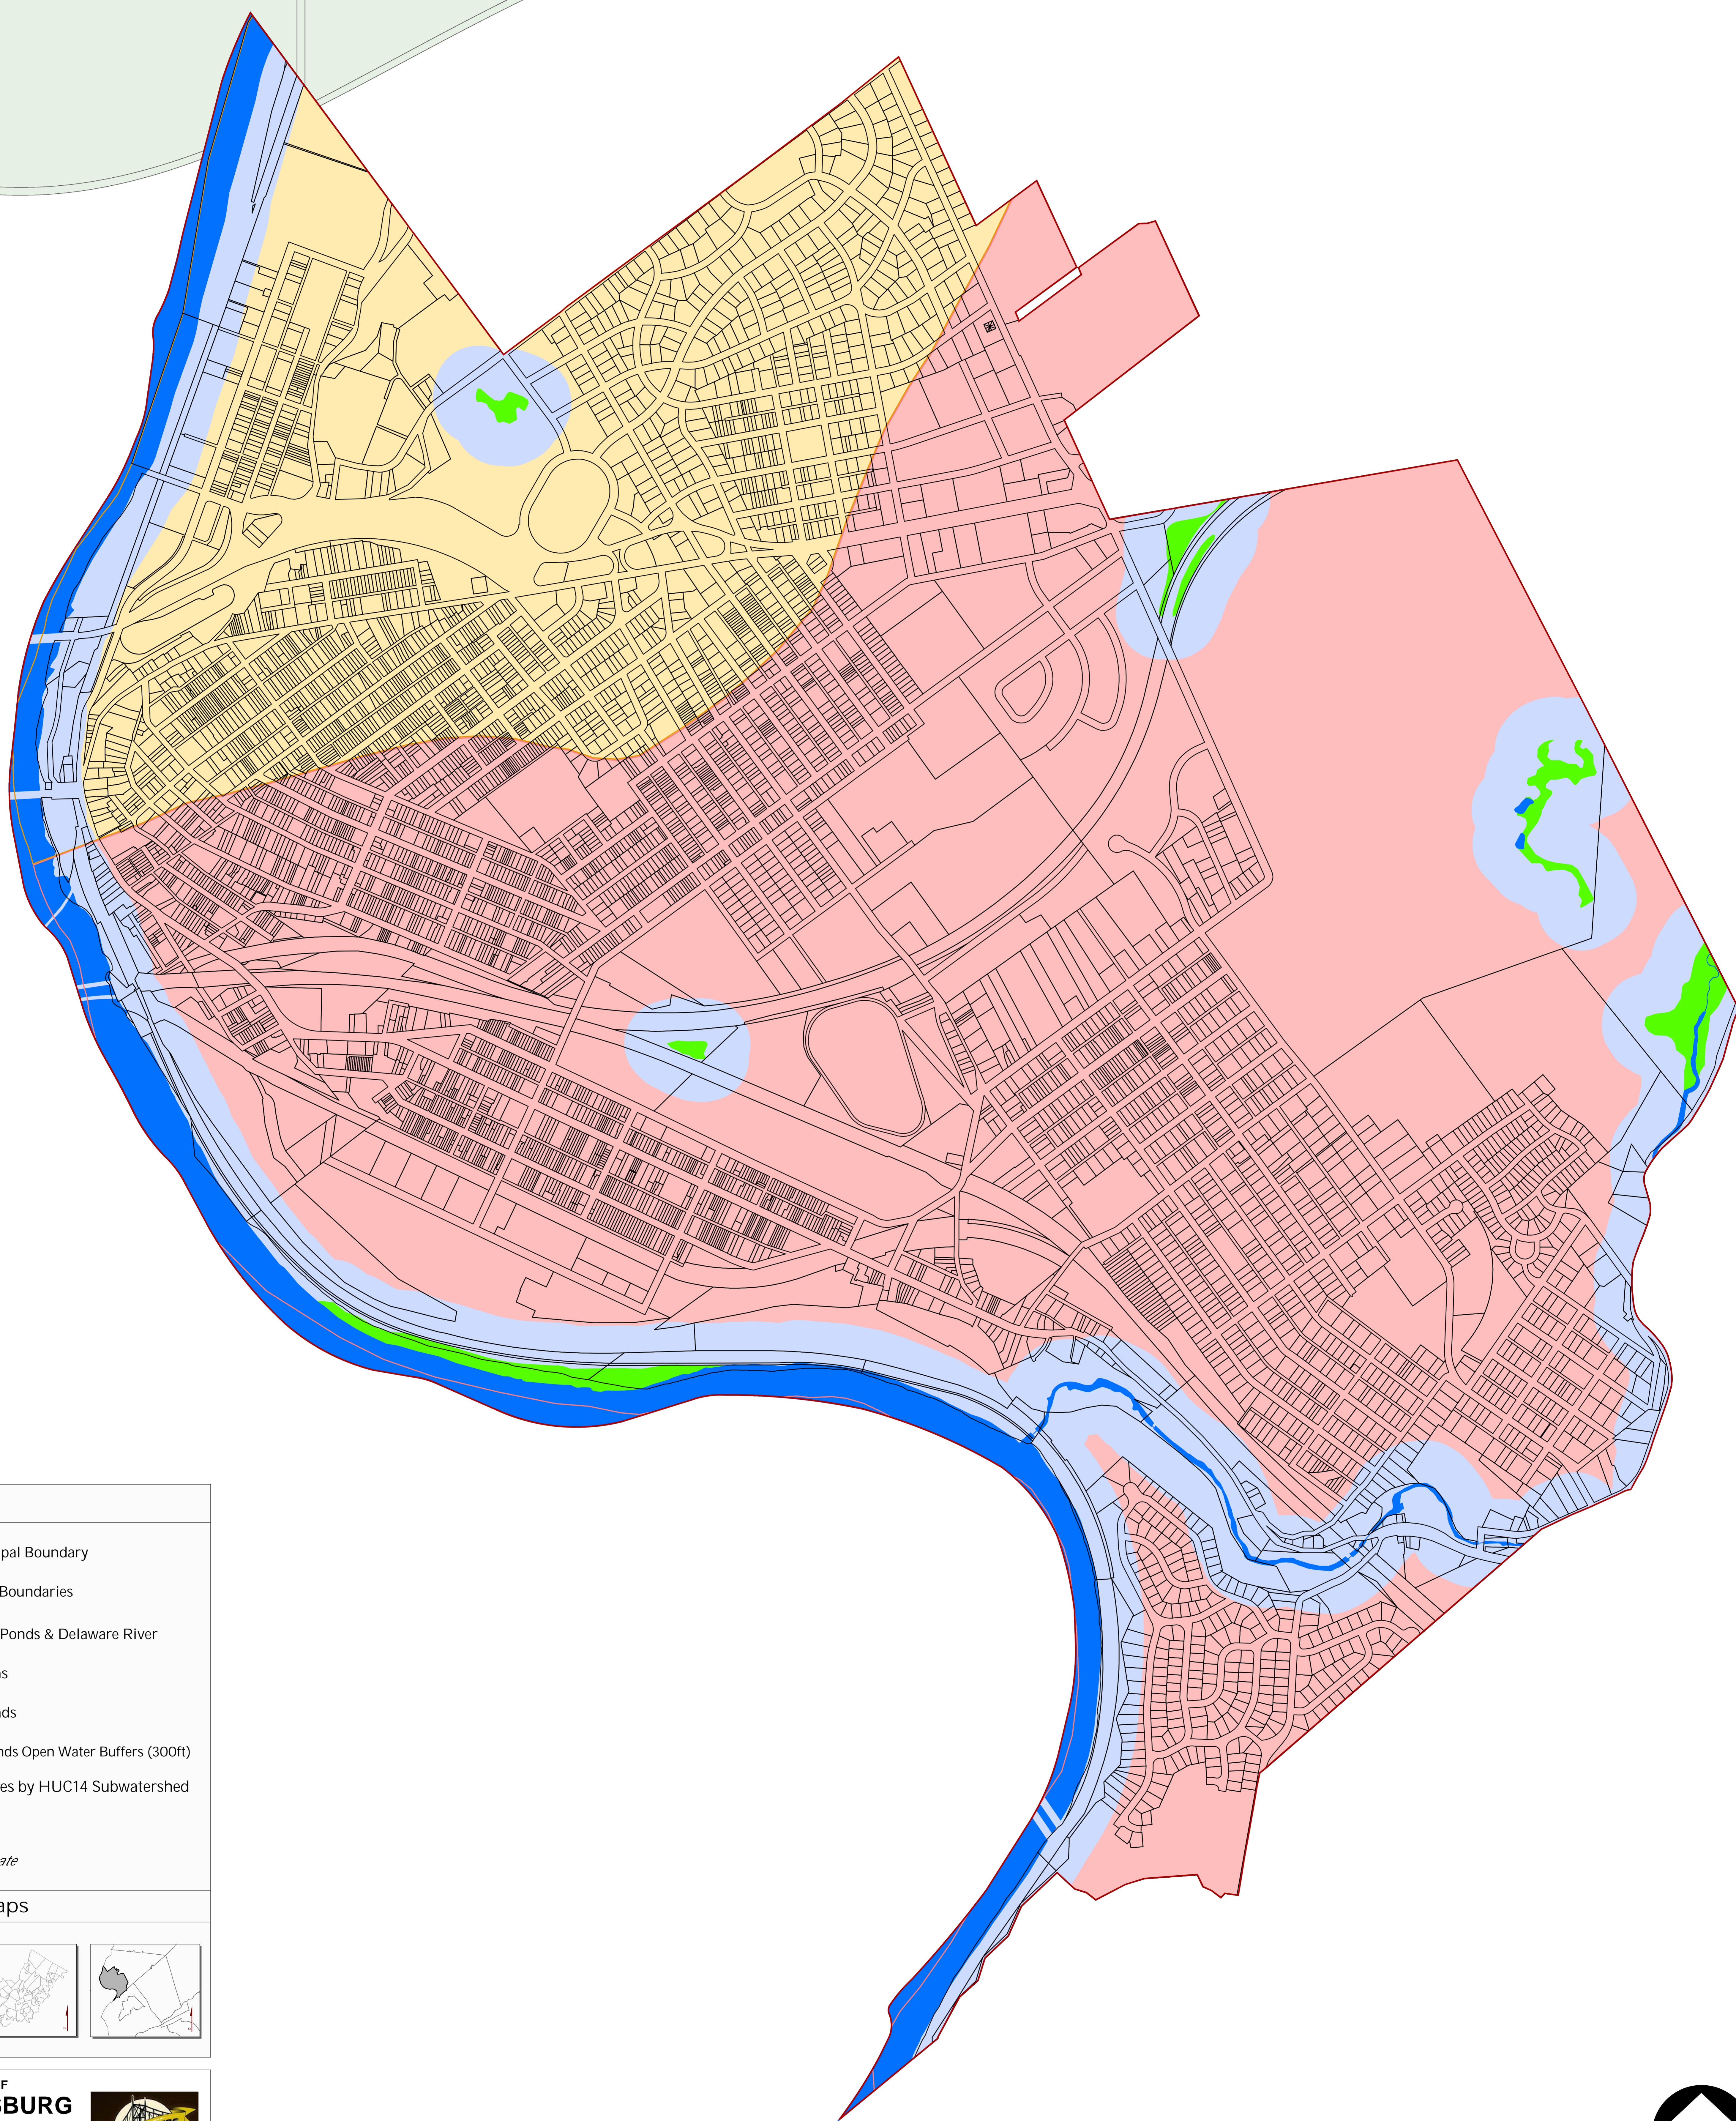

Exhibit 3:

TOWN OF PHILLIPSBURG, WARREN COUNTY, NJ

Town of Phillipsburg
Highlands Planning Area

Highlands Open Waters
Watershed Resource Value Areas

Legend

- Municipal Boundary
- Parcel Boundaries
- Lakes, Ponds & Delaware River
- Streams
- Wetlands
- Highlands Open Water Buffers (300ft)

Watershed Values by HUC14 Subwatershed

- Low
- Moderate

Locator Maps

TOWN OF
PHILLIPSBURG
WARREN COUNTY, N.J.

MAP PREPARED BY THE NEW JERSEY
HIGHLANDS COUNCIL, JULY 13, 2011