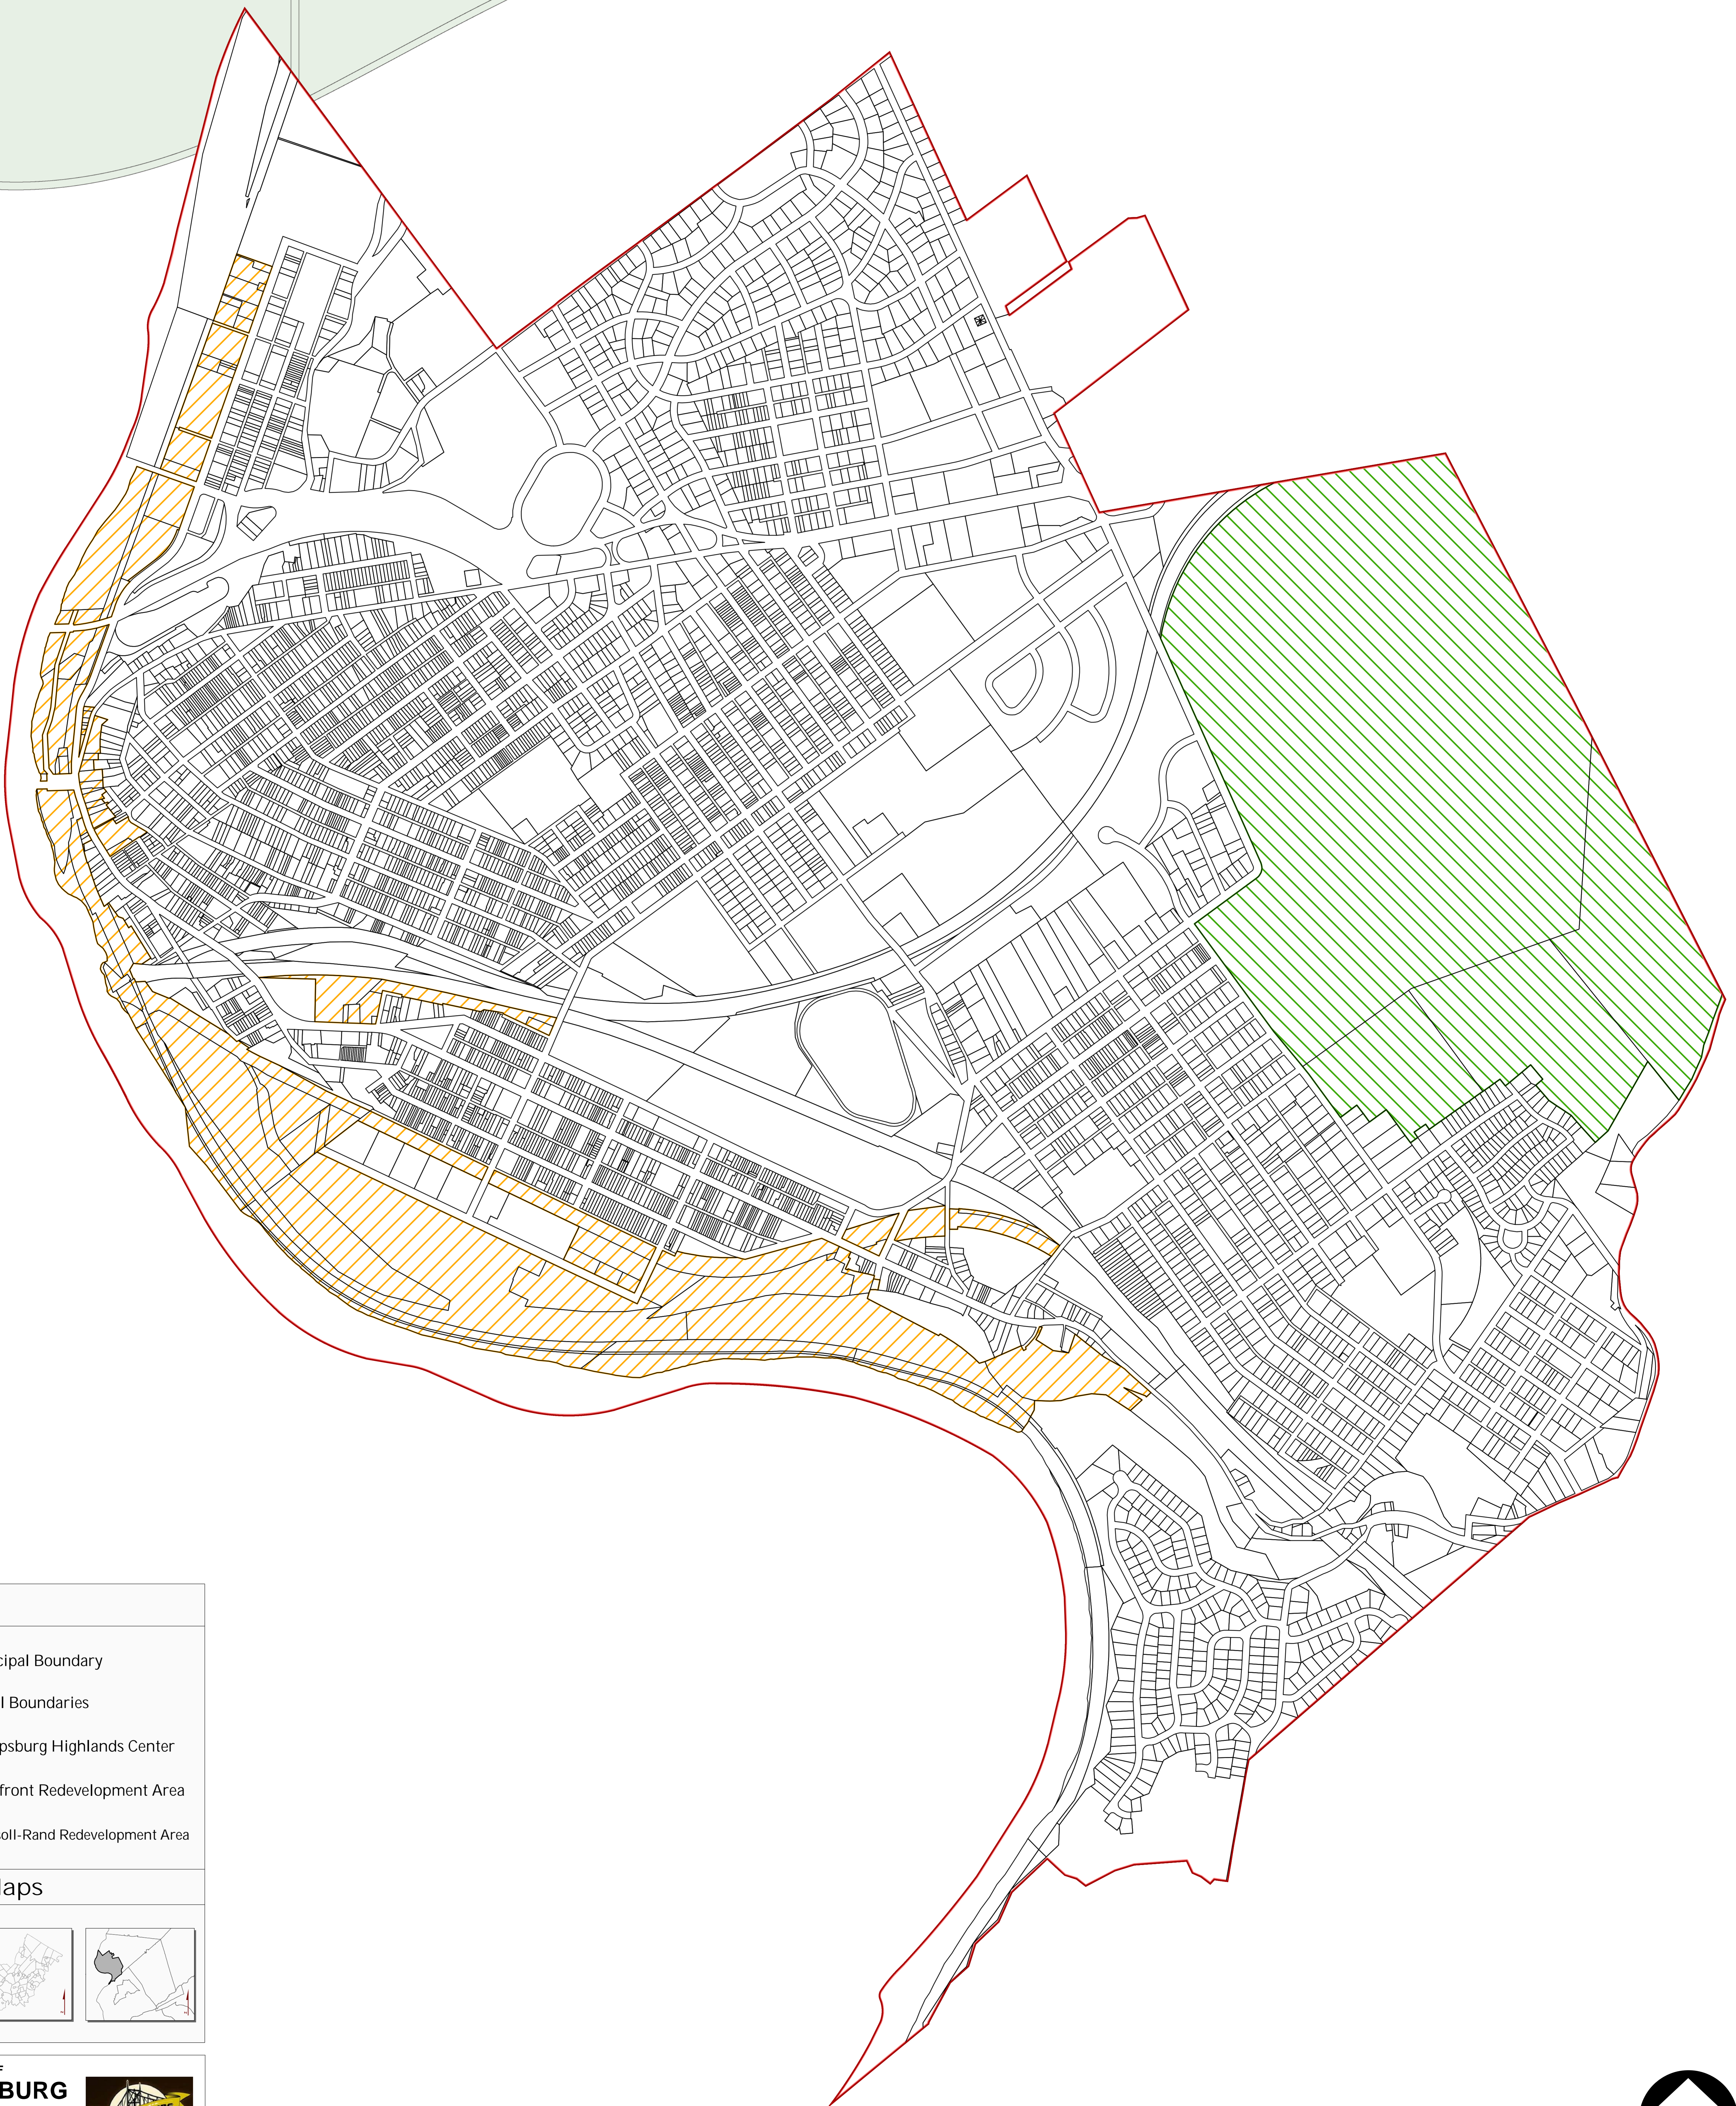

Exhibit 1:

TOWN OF PHILLIPSBURG, WARREN COUNTY, NJ

Town of Phillipsburg
Highlands Planning Area

Highlands Center

Legend

-  Municipal Boundary
-  Parcel Boundaries
-  Phillipsburg Highlands Center
-  Riverfront Redevelopment Area
-  Ingersoll-Rand Redevelopment Area

Forest Resource Area
Total Forest Area
Forest Subwatershed Integrity Areas

Legend

- Municipal Boundary
- Parcel Boundaries
- Forest Resource Area
- Total Forest Area

Forest Integrity
By HUC14 Subwatershed

Steep Slope Protection Area

Legend

- Municipal Boundary
- Parcel Boundaries
- Steep Slope Protection Area**
 - Severely Constrained
 - Moderately Constrained
 - Constrained/Limited Constrained

Locator Maps