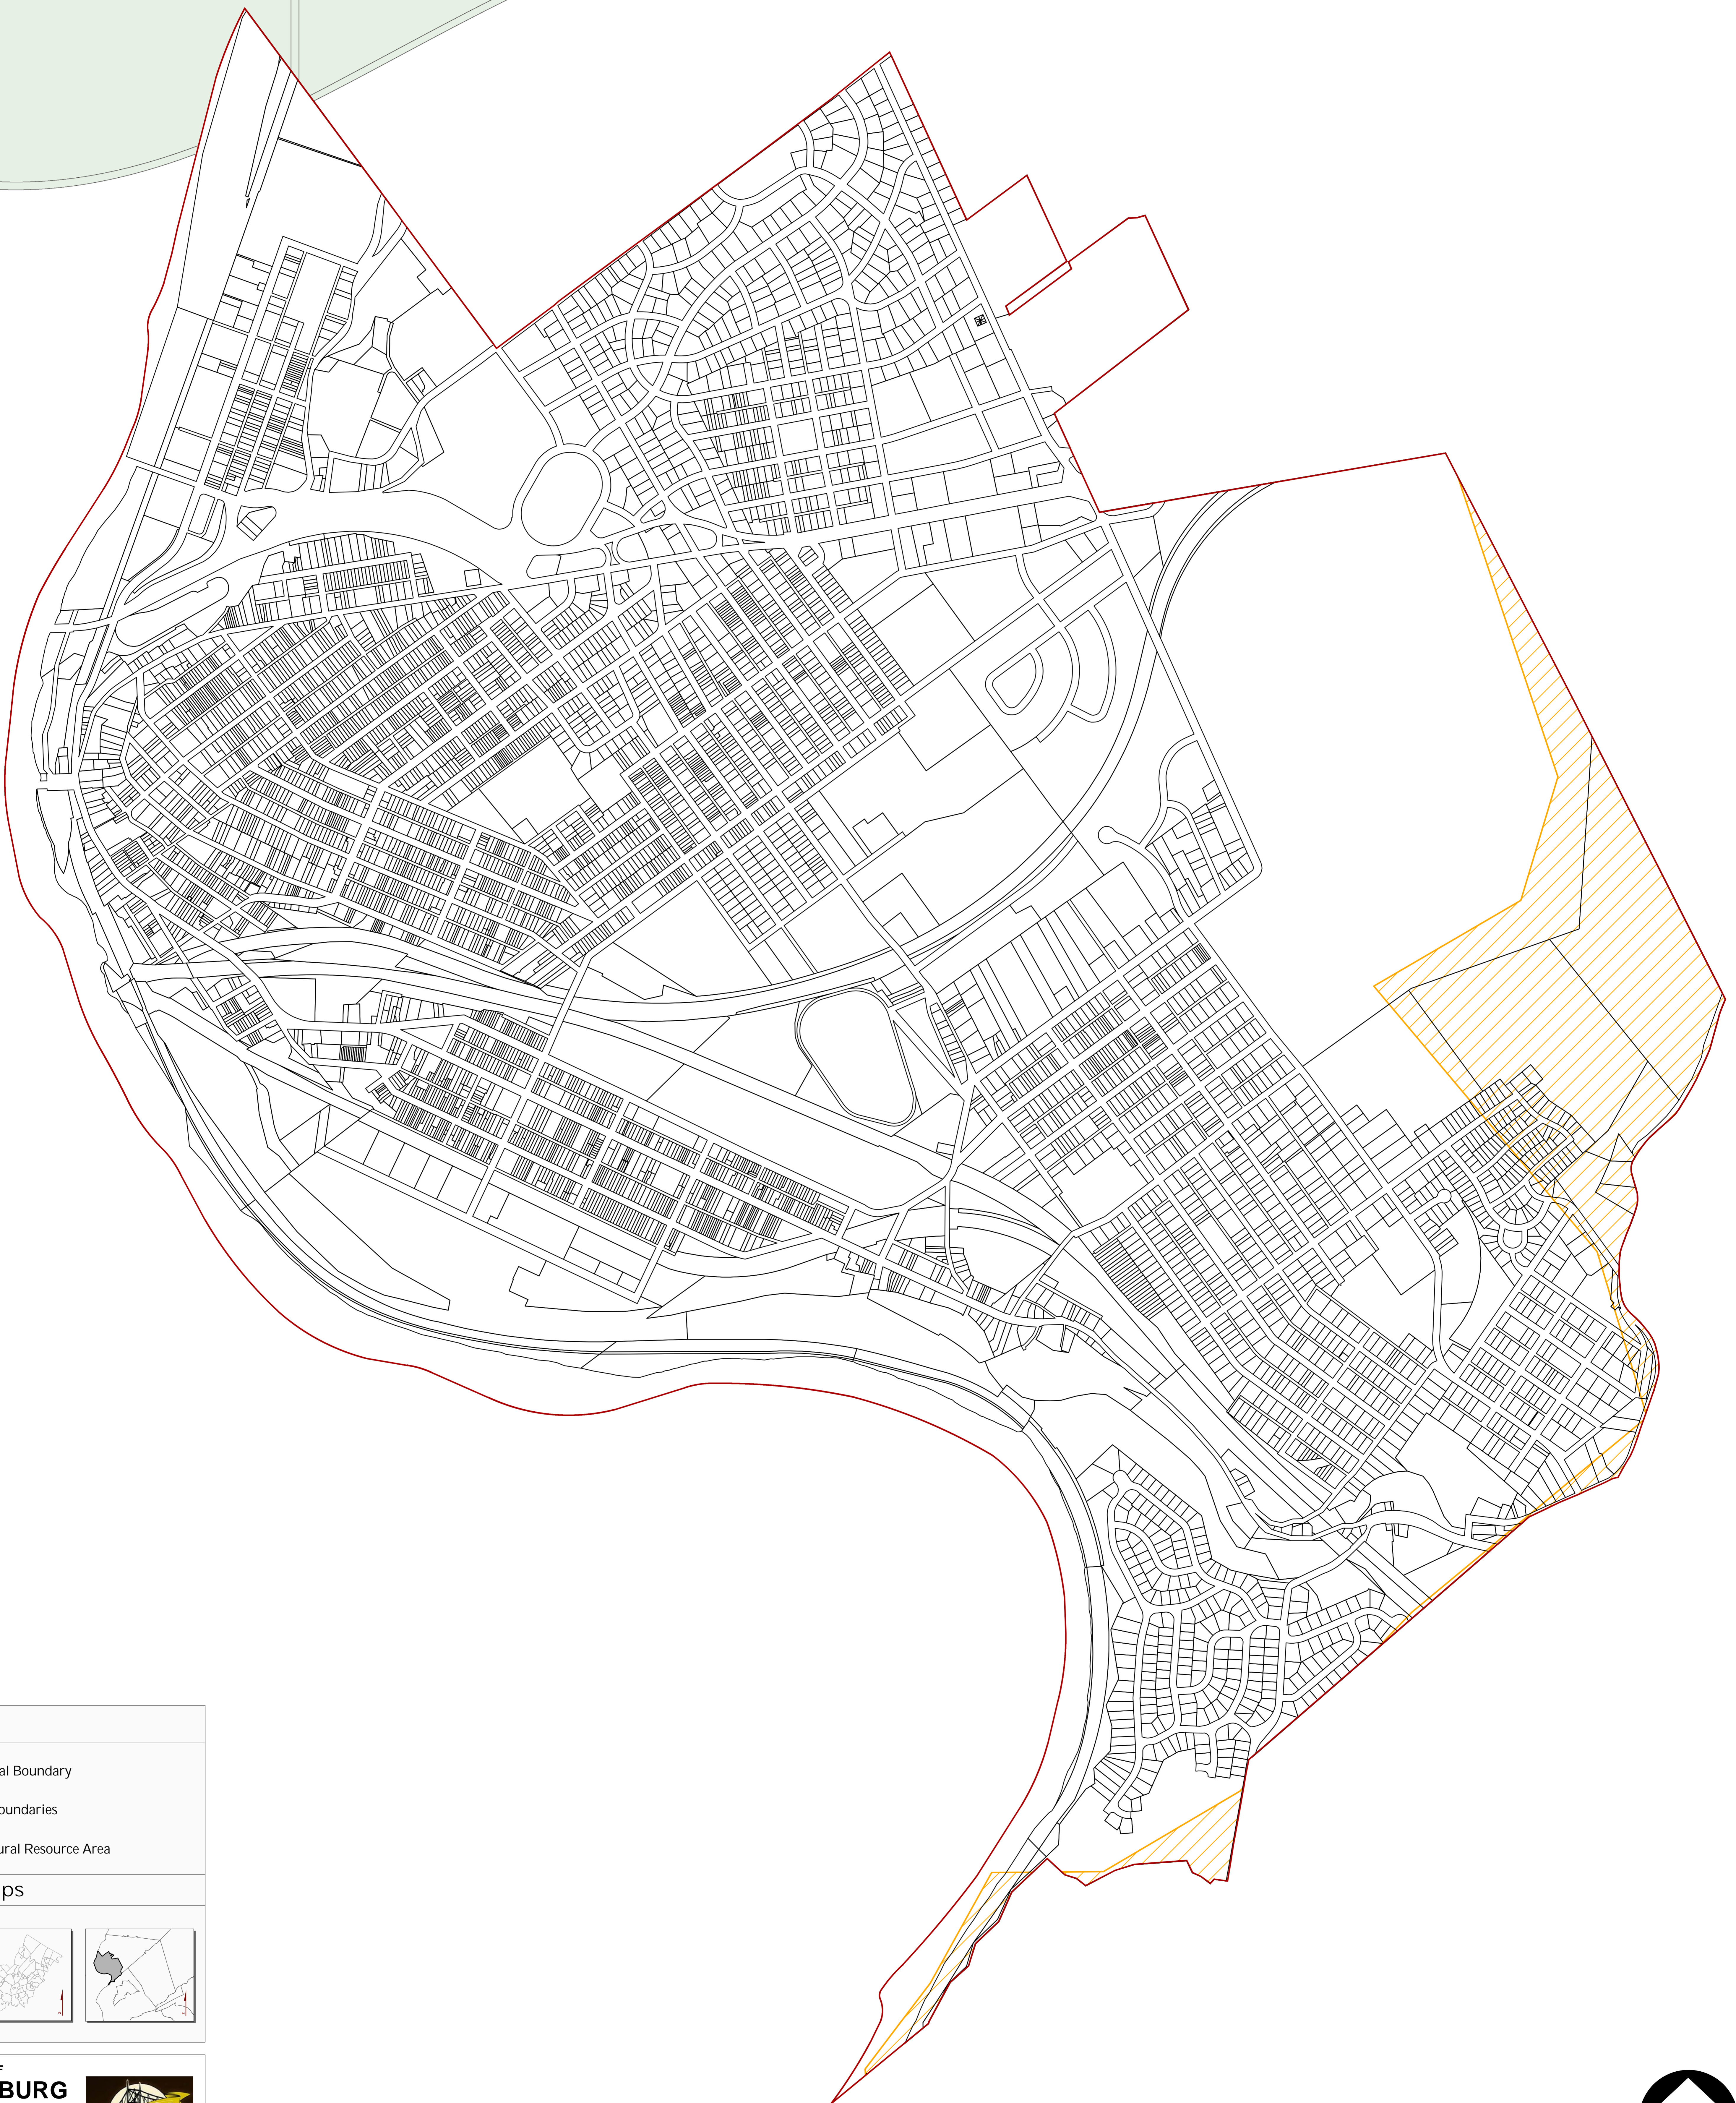

Exhibit 8:

TOWN OF PHILLIPSBURG, WARREN COUNTY, NJ

Town of Phillipsburg
Highlands Planning Area

Agricultural Resource Area

Legend

- Municipal Boundary
- Parcel Boundaries
- Agricultural Resource Area

Locator Maps

TOWN OF
PHILLIPSBURG
WARREN COUNTY, N.J.

MAP PREPARED BY THE NEW JERSEY
HIGHLANDS COUNCIL, JULY 13, 2011