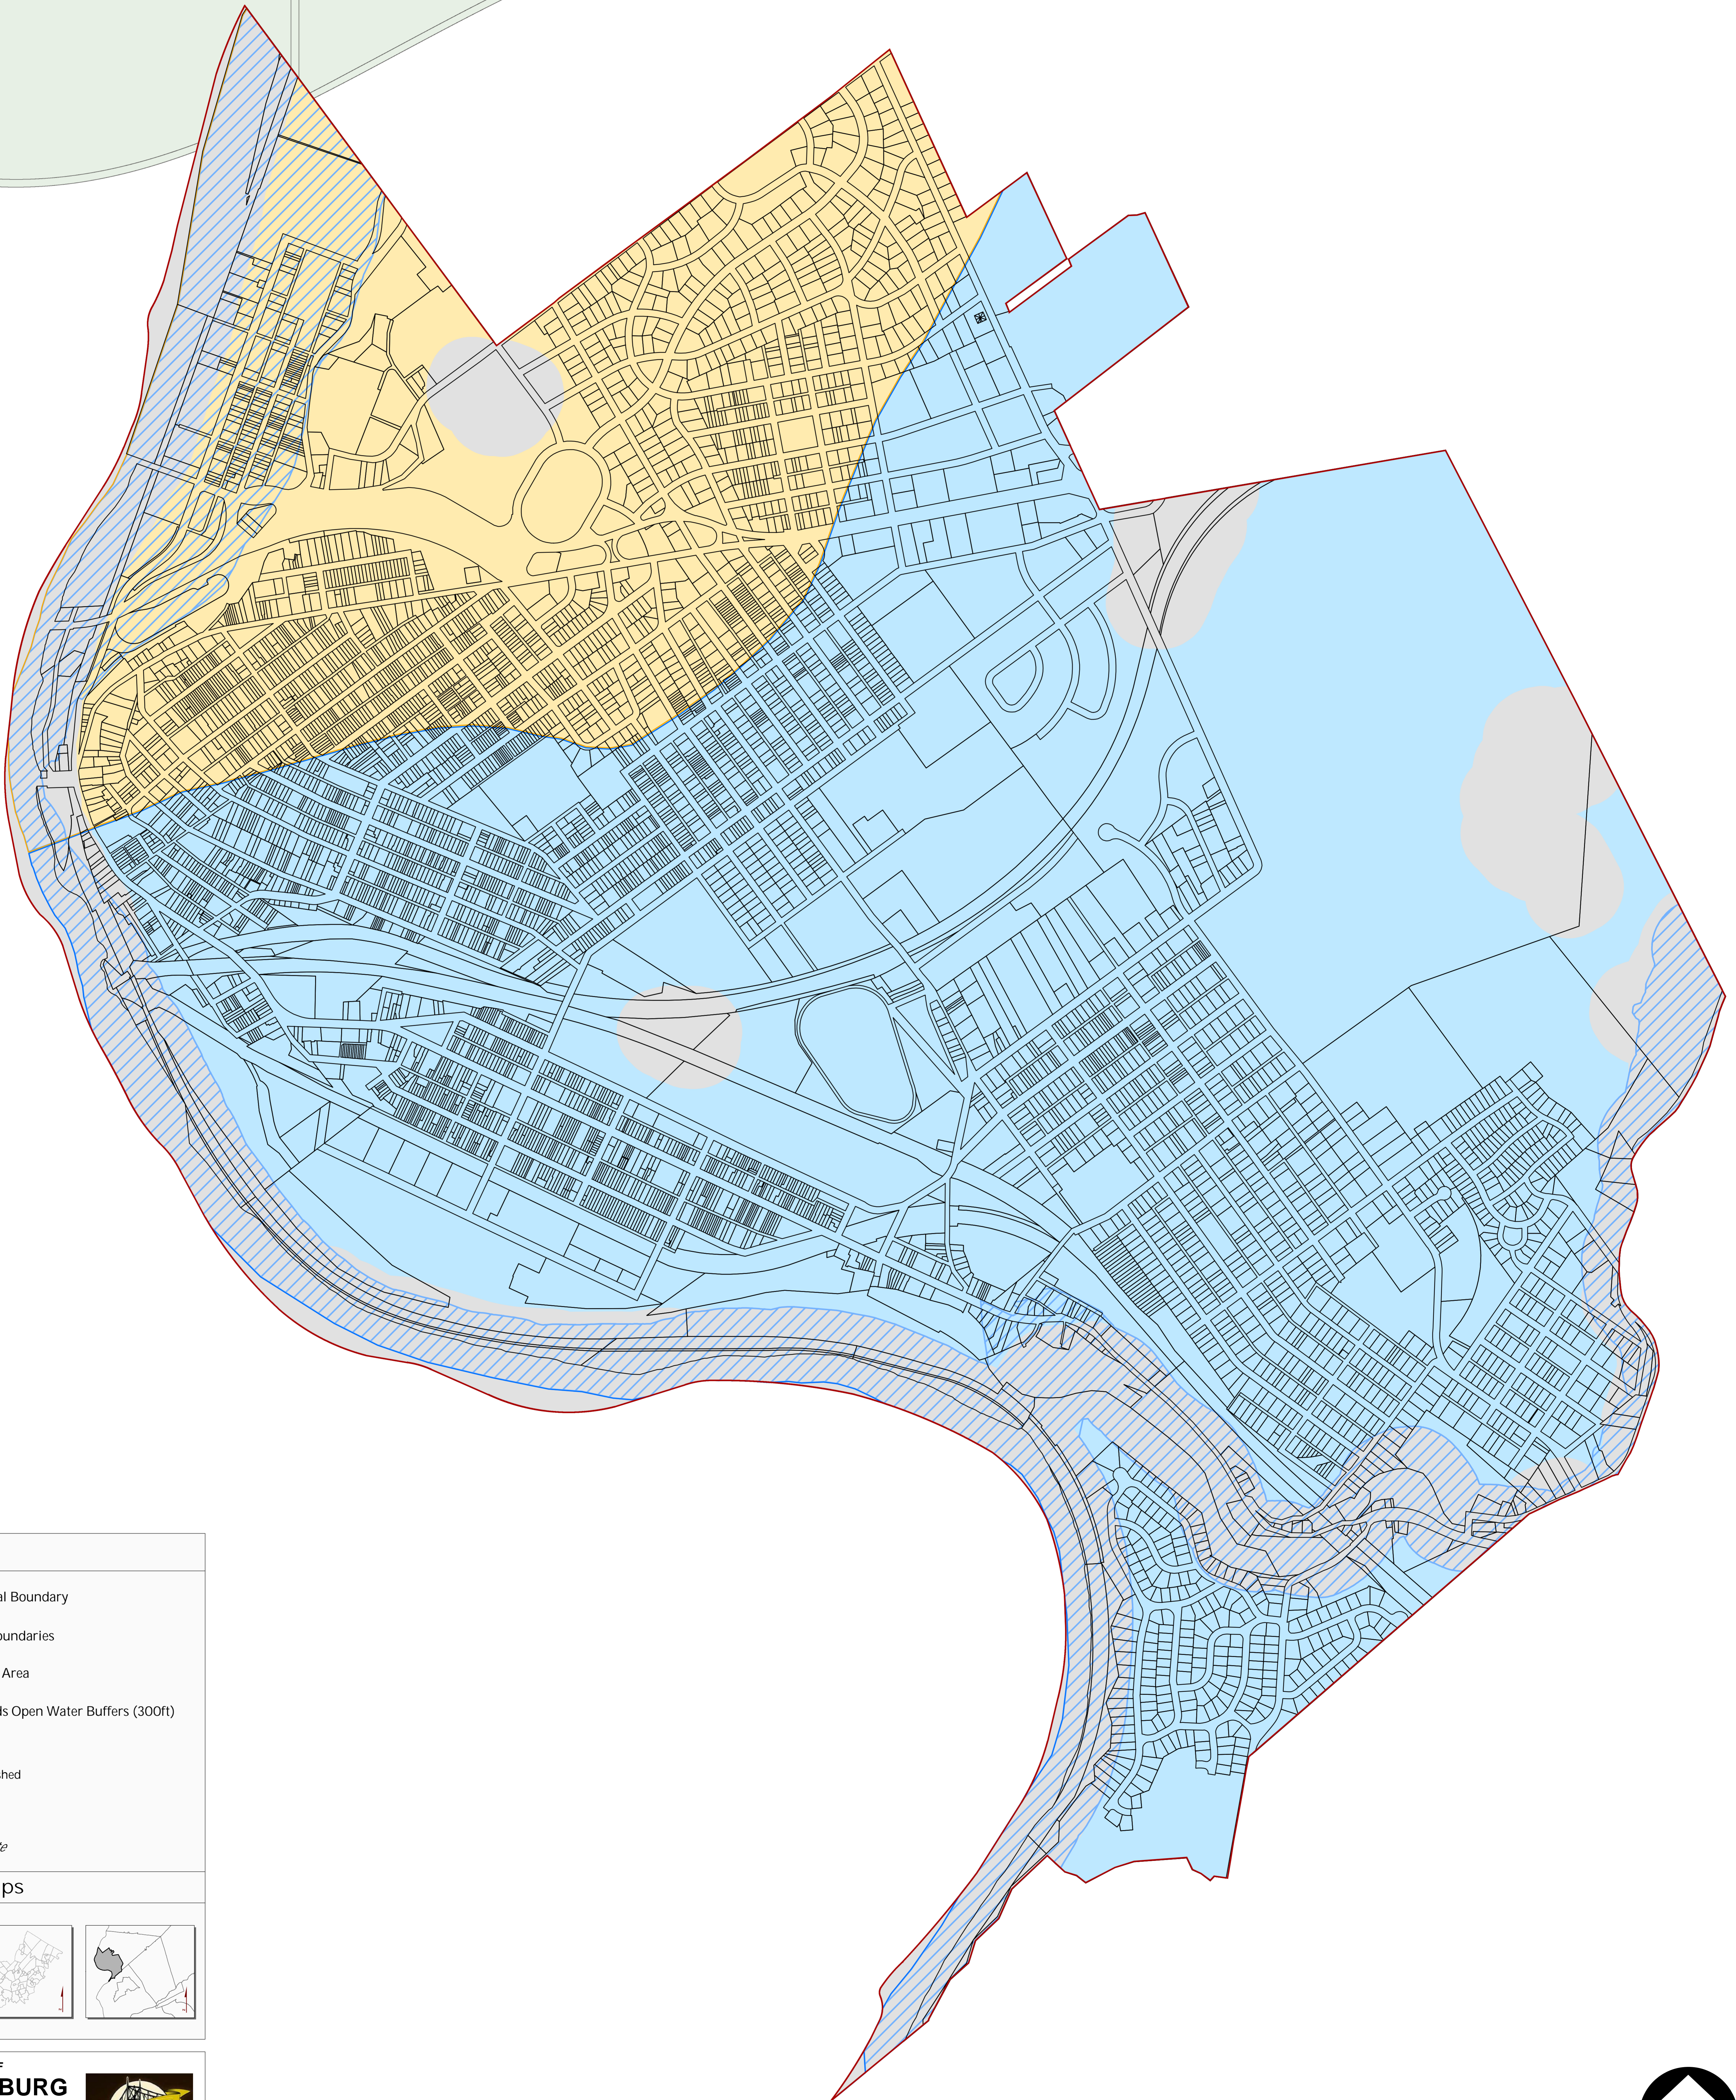

Exhibit 4:

TOWN OF PHILLIPSBURG, WARREN COUNTY, NJ

Town of Phillipsburg
Highlands Planning Area

Riparian Area
Riparian Subwatershed Integrity Areas

Legend

- Municipal Boundary
- Parcel Boundaries
- Riparian Area
- Highlands Open Water Buffers (300ft)
- Riparian Integrity
  By HUC-14 Subwatershed
  - Low
  - Moderate

Locator Maps

TOWN OF
PHILLIPSBURG
WARREN COUNTY, N.J.

MAP PREPARED BY THE NEW JERSEY
HIGHLANDS COUNCIL, JULY 13, 2011