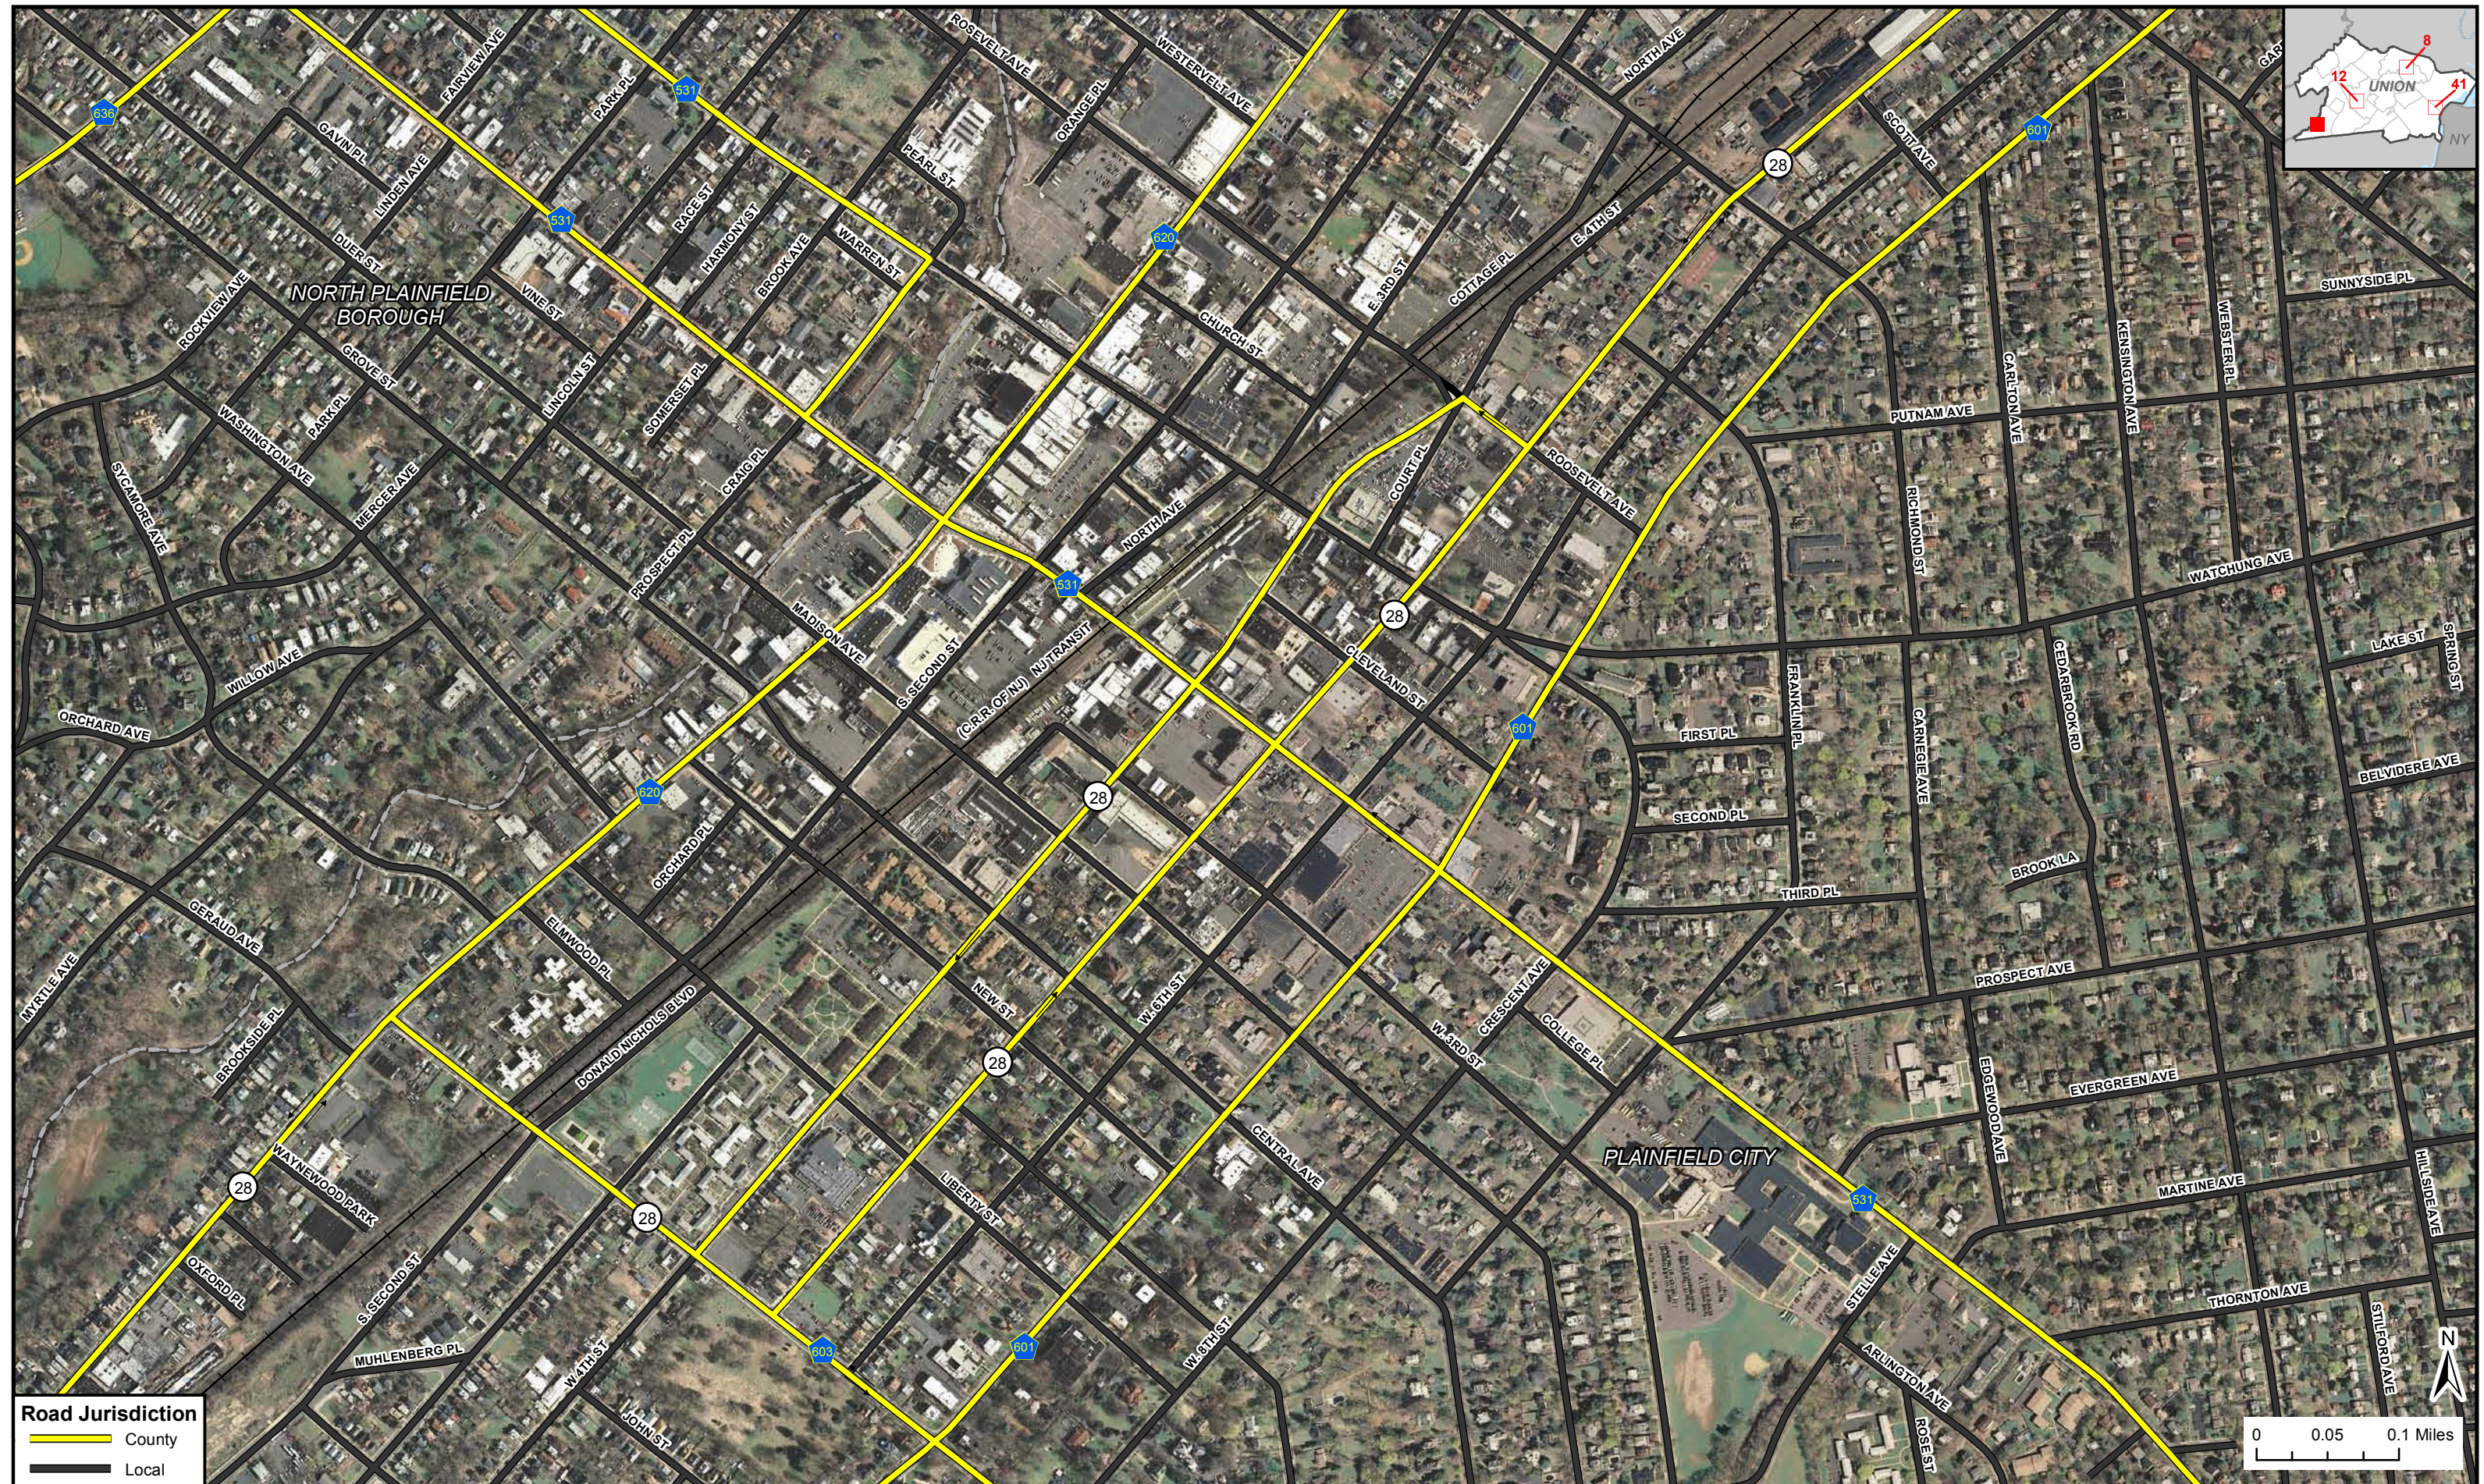

ENLARGED VIEW 11 (North Plainfield Borough, Somerset County; Plainfield City, Union County)

Road Jurisdiction
— County
— Local

0 0.05 0.1 Miles