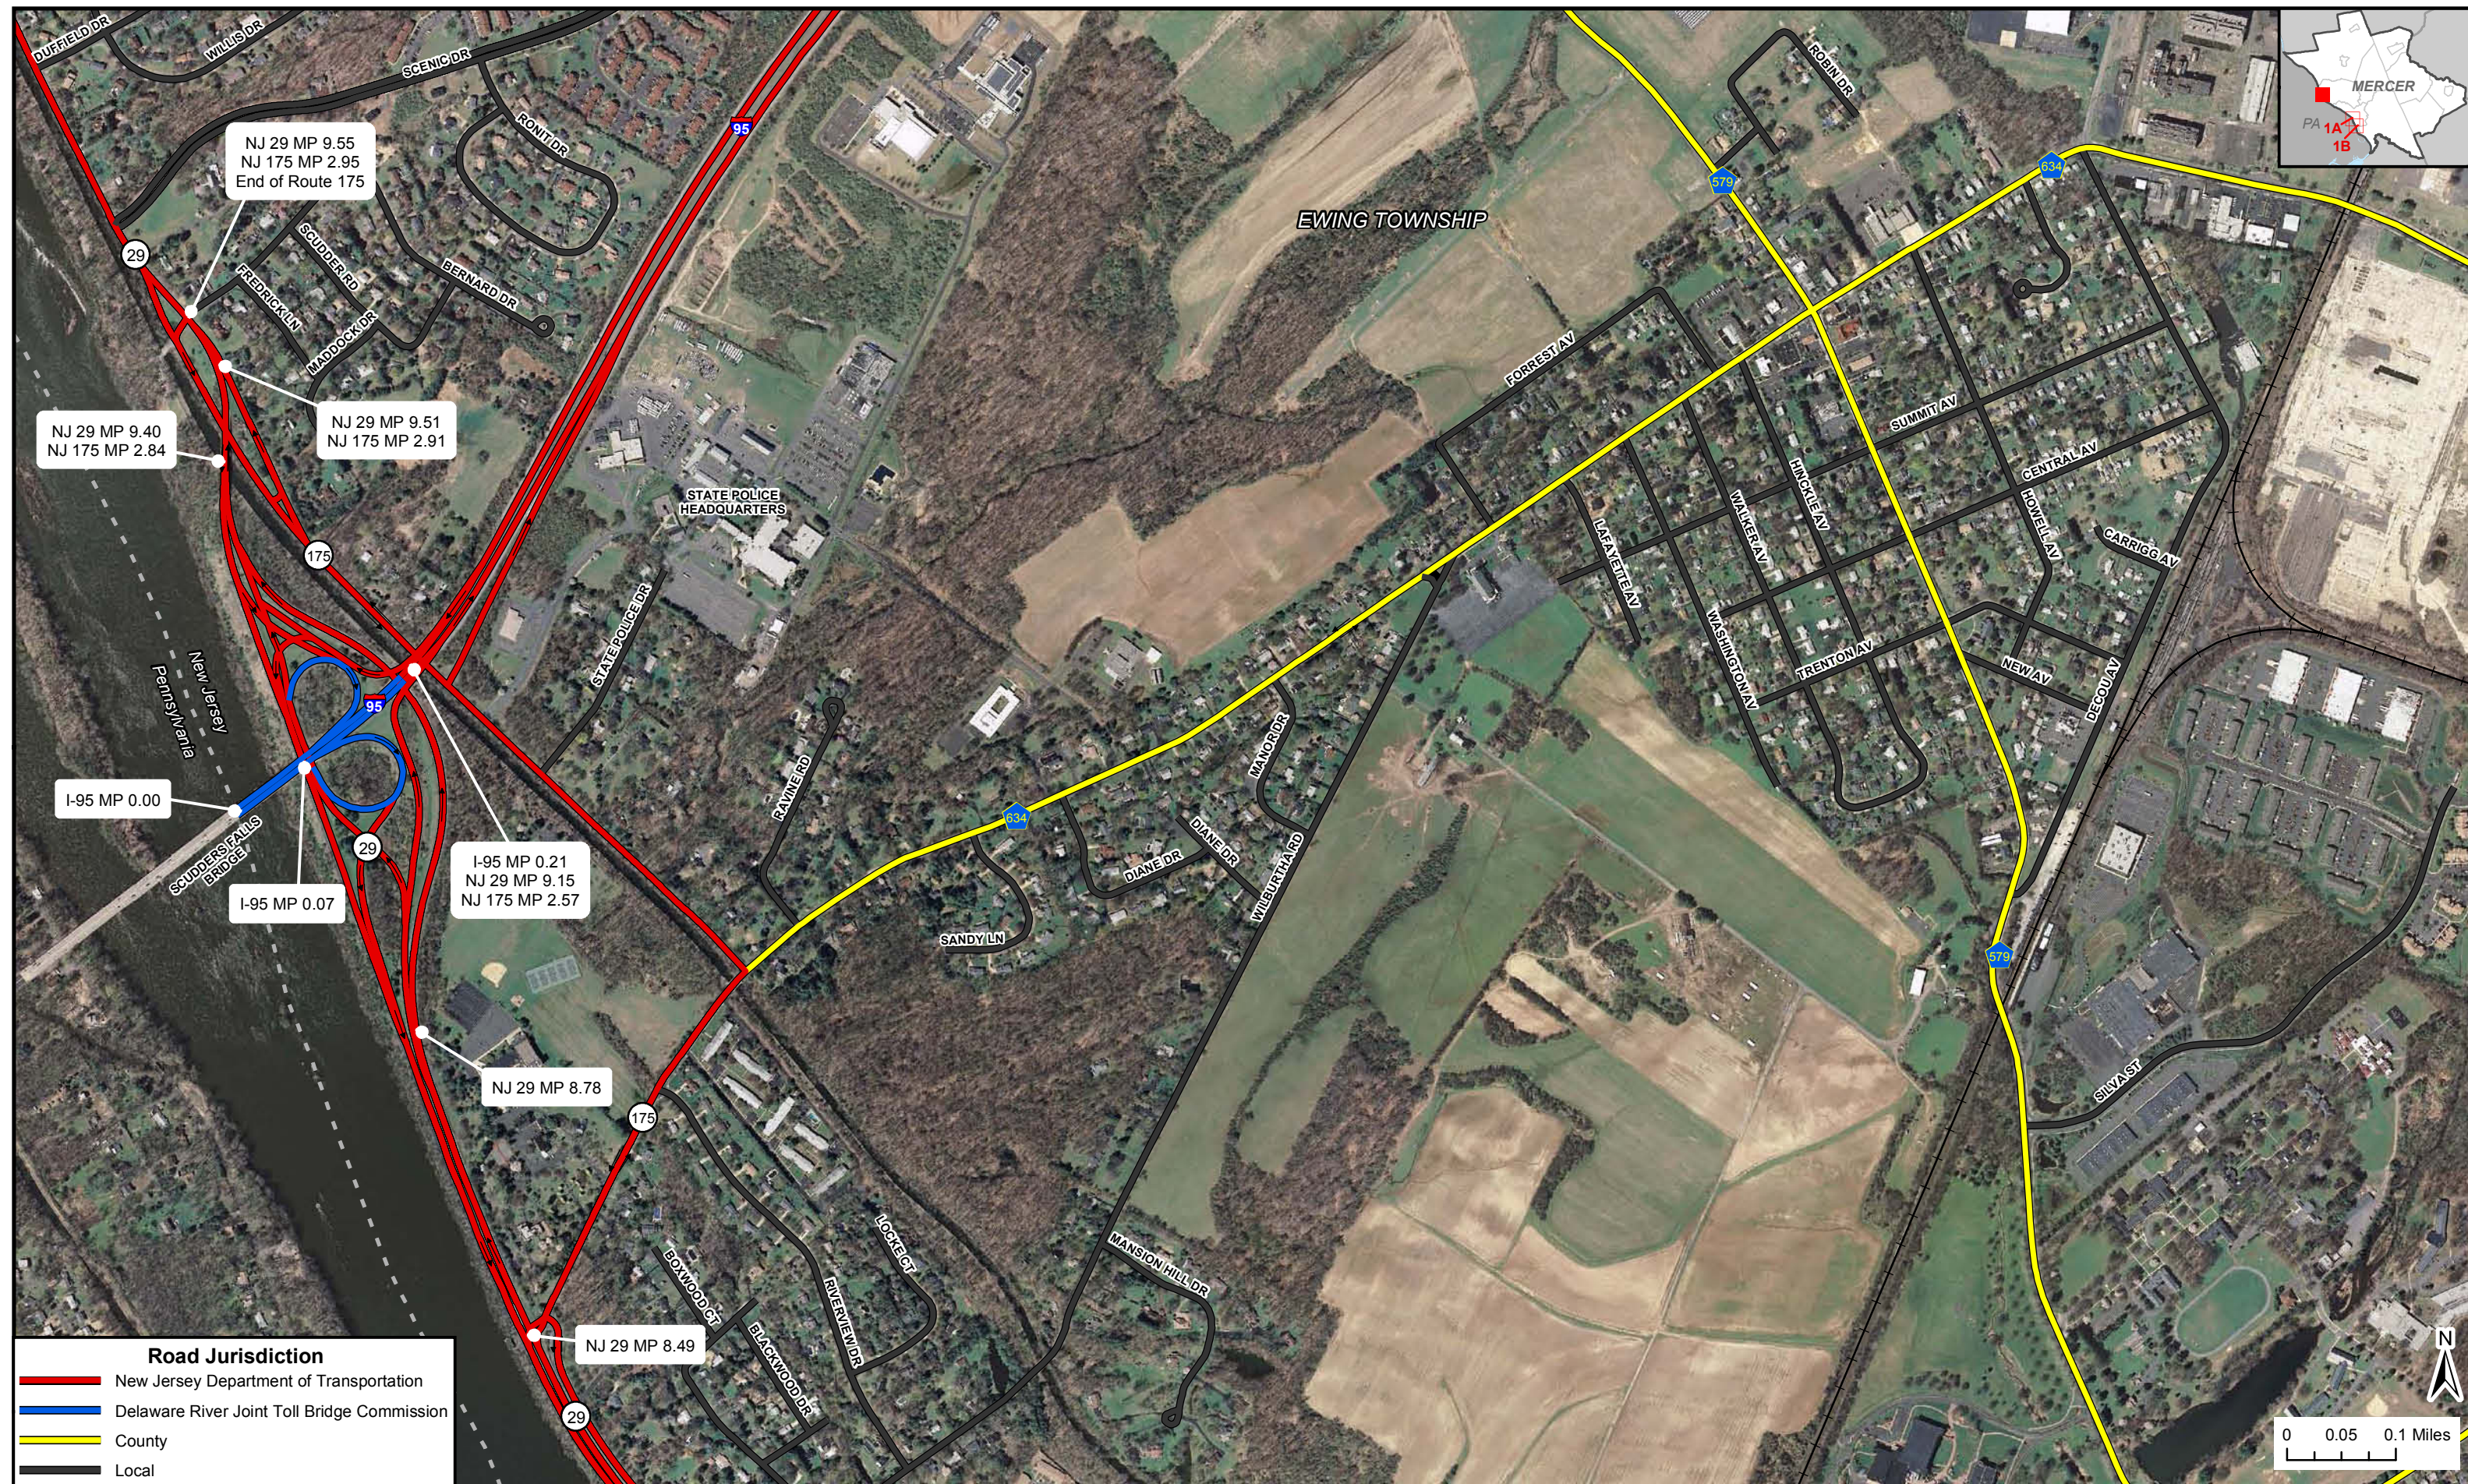

ENLARGED VIEW 13 (Ewing Township, Mercer County)

**Road Jurisdiction**

- New Jersey Department of Transportation
- Delaware River Joint Toll Bridge Commission
- County
- Local