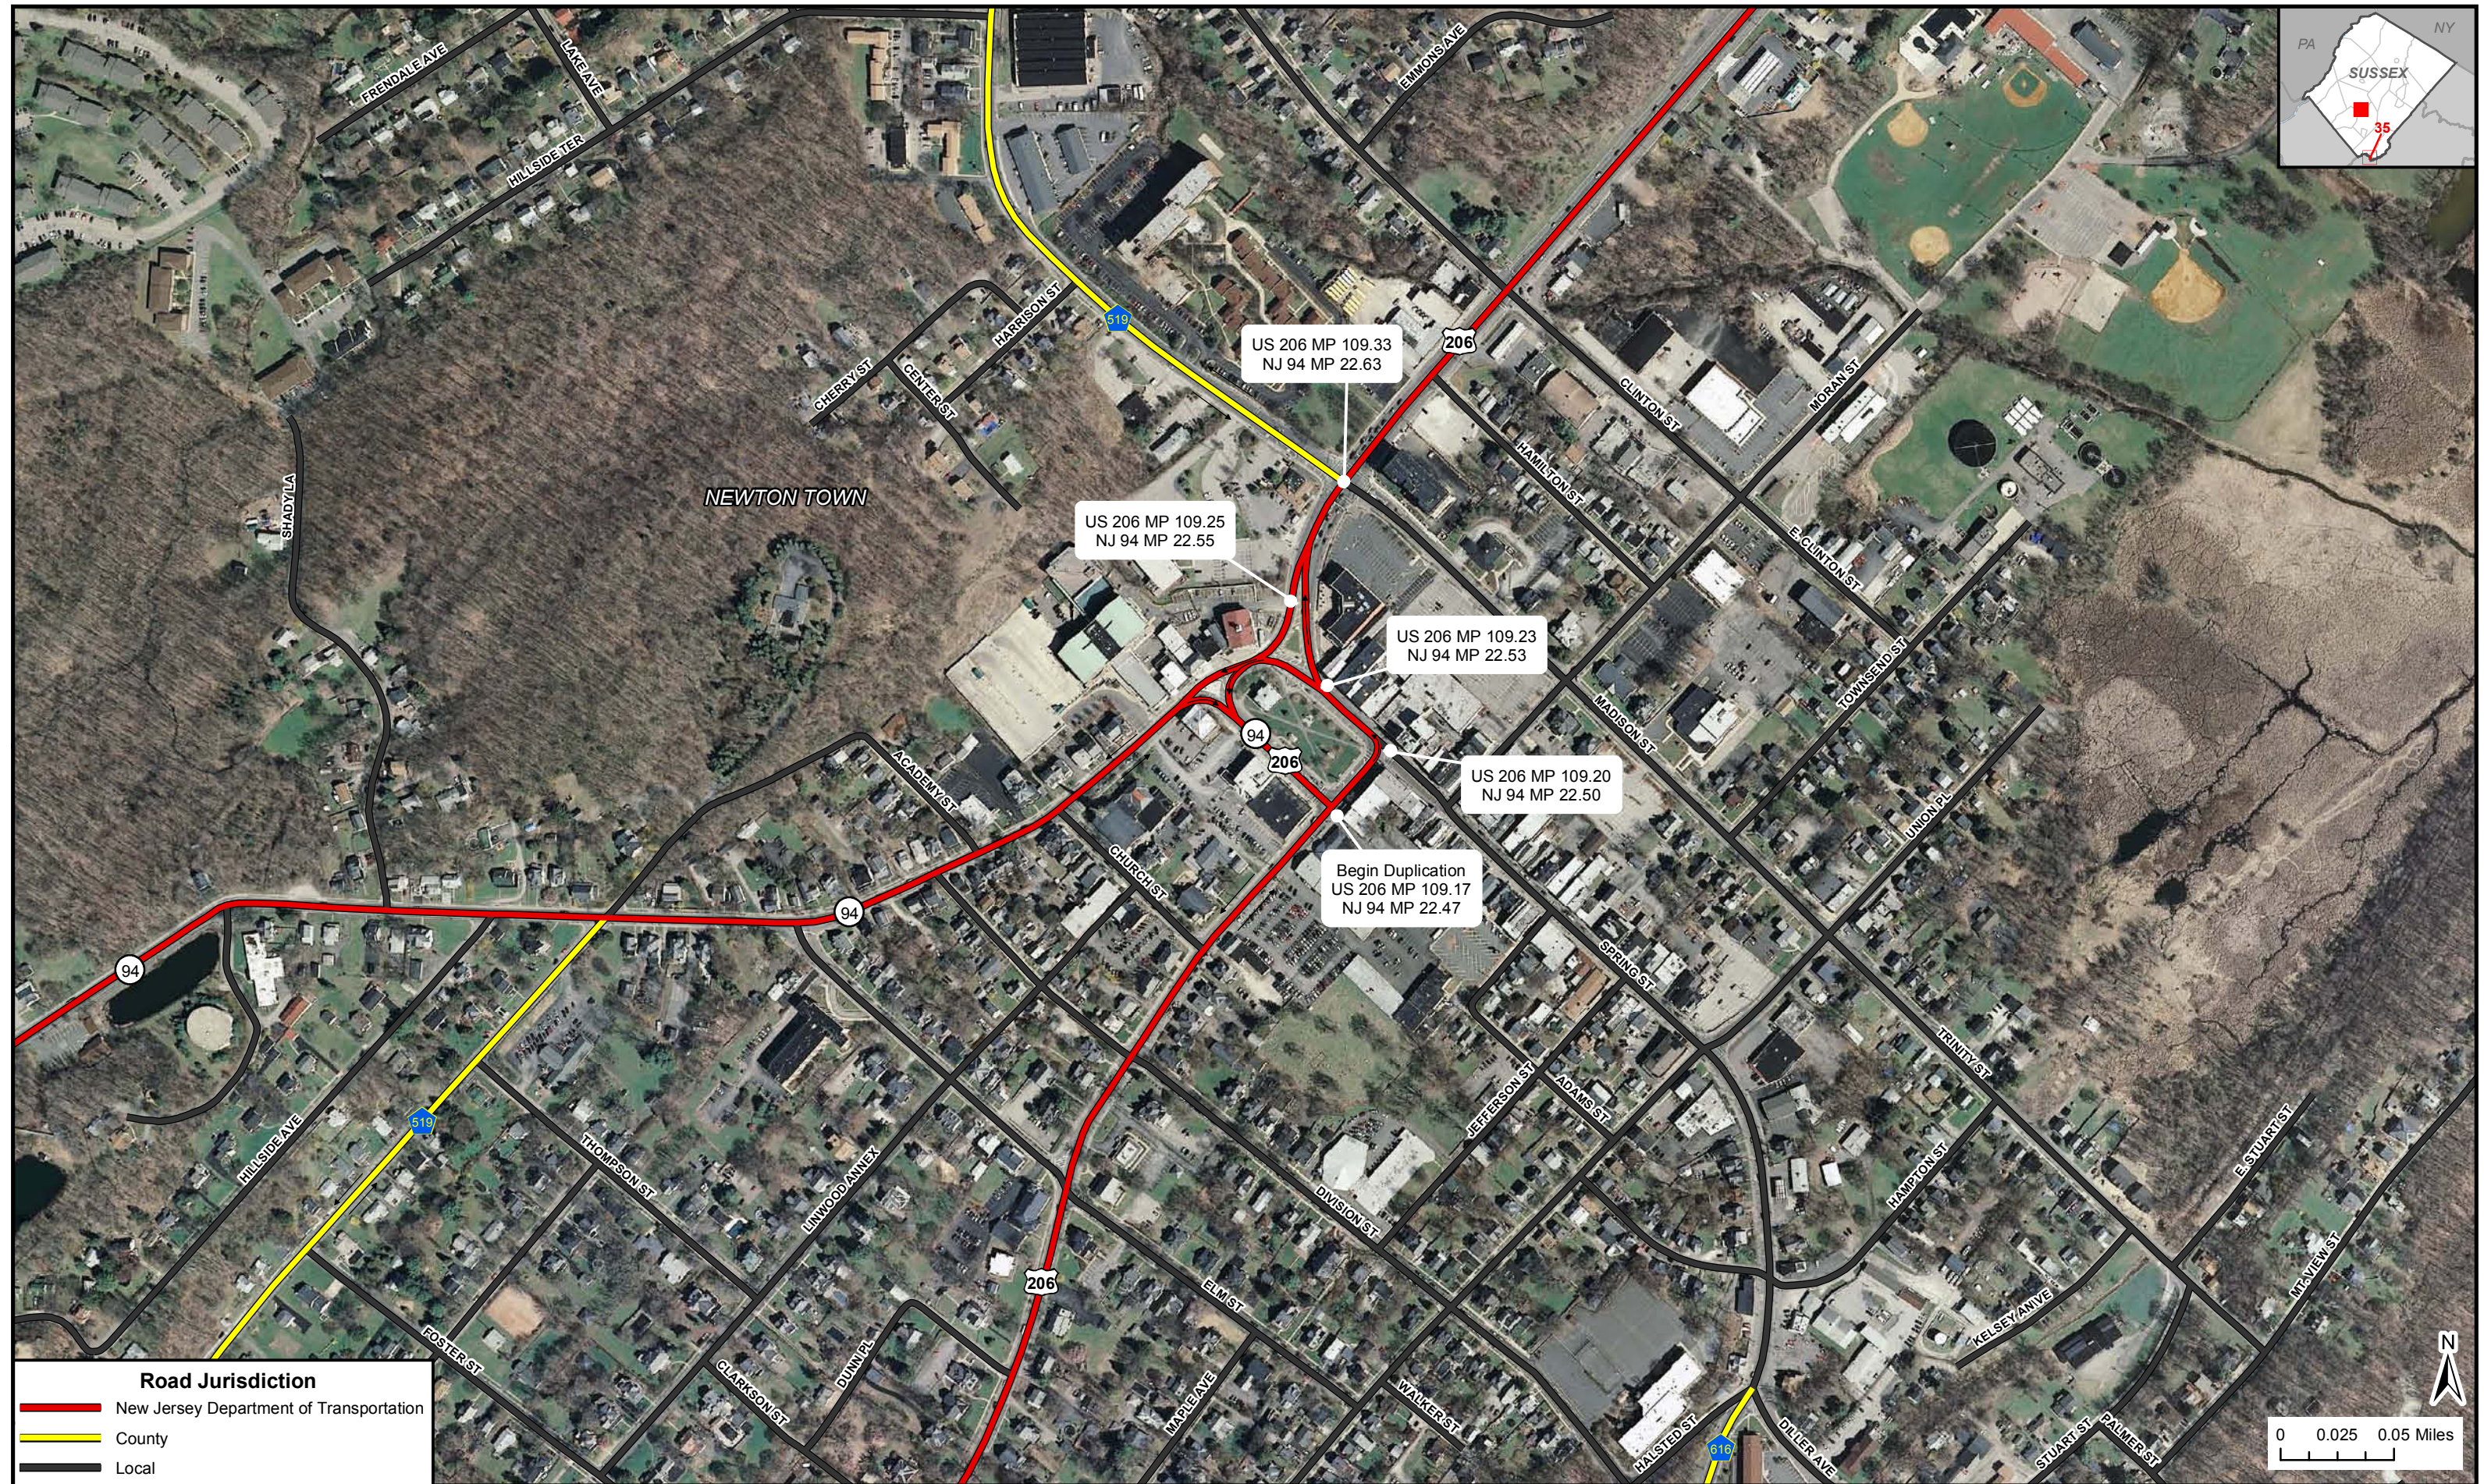

ENLARGED VIEW 37 (Newton Town, Sussex County)

Road Jurisdiction

- New Jersey Department of Transportation
- County
- Local