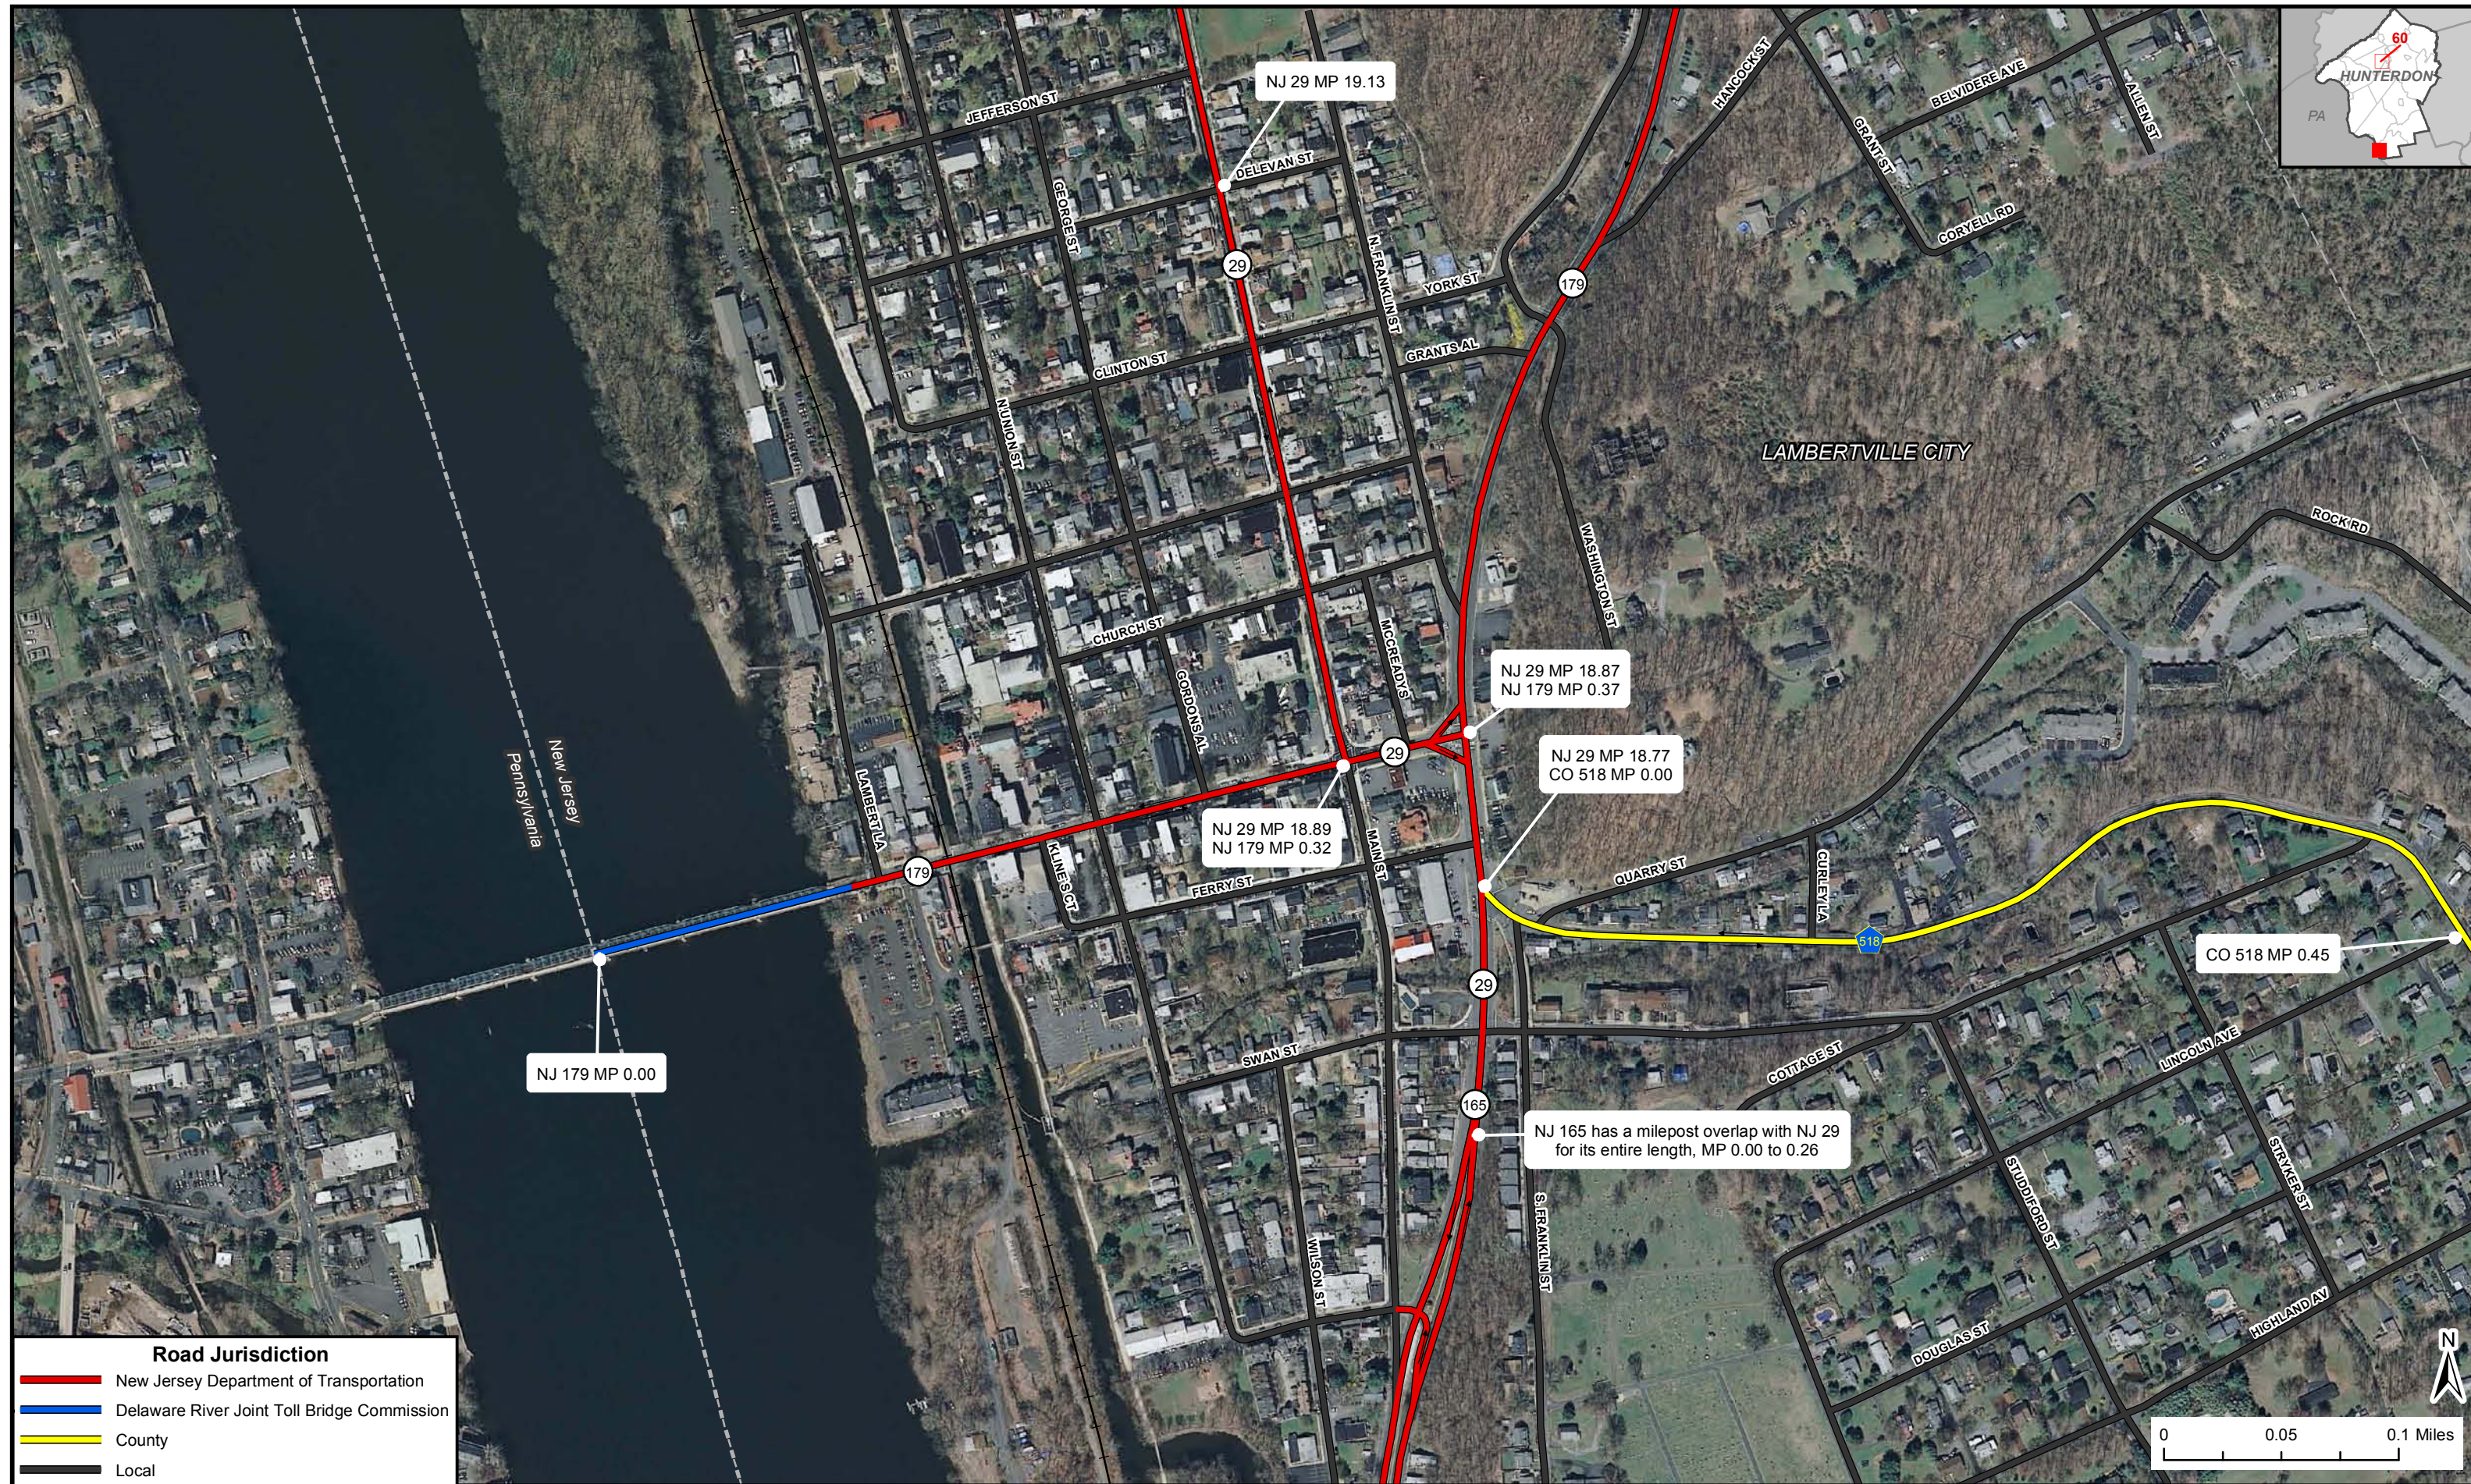

ENLARGED VIEW 50 (Lambertville City, Hunterdon County)

**Road Jurisdiction**

- New Jersey Department of Transportation
- Delaware River Joint Toll Bridge Commission
- County
- Local