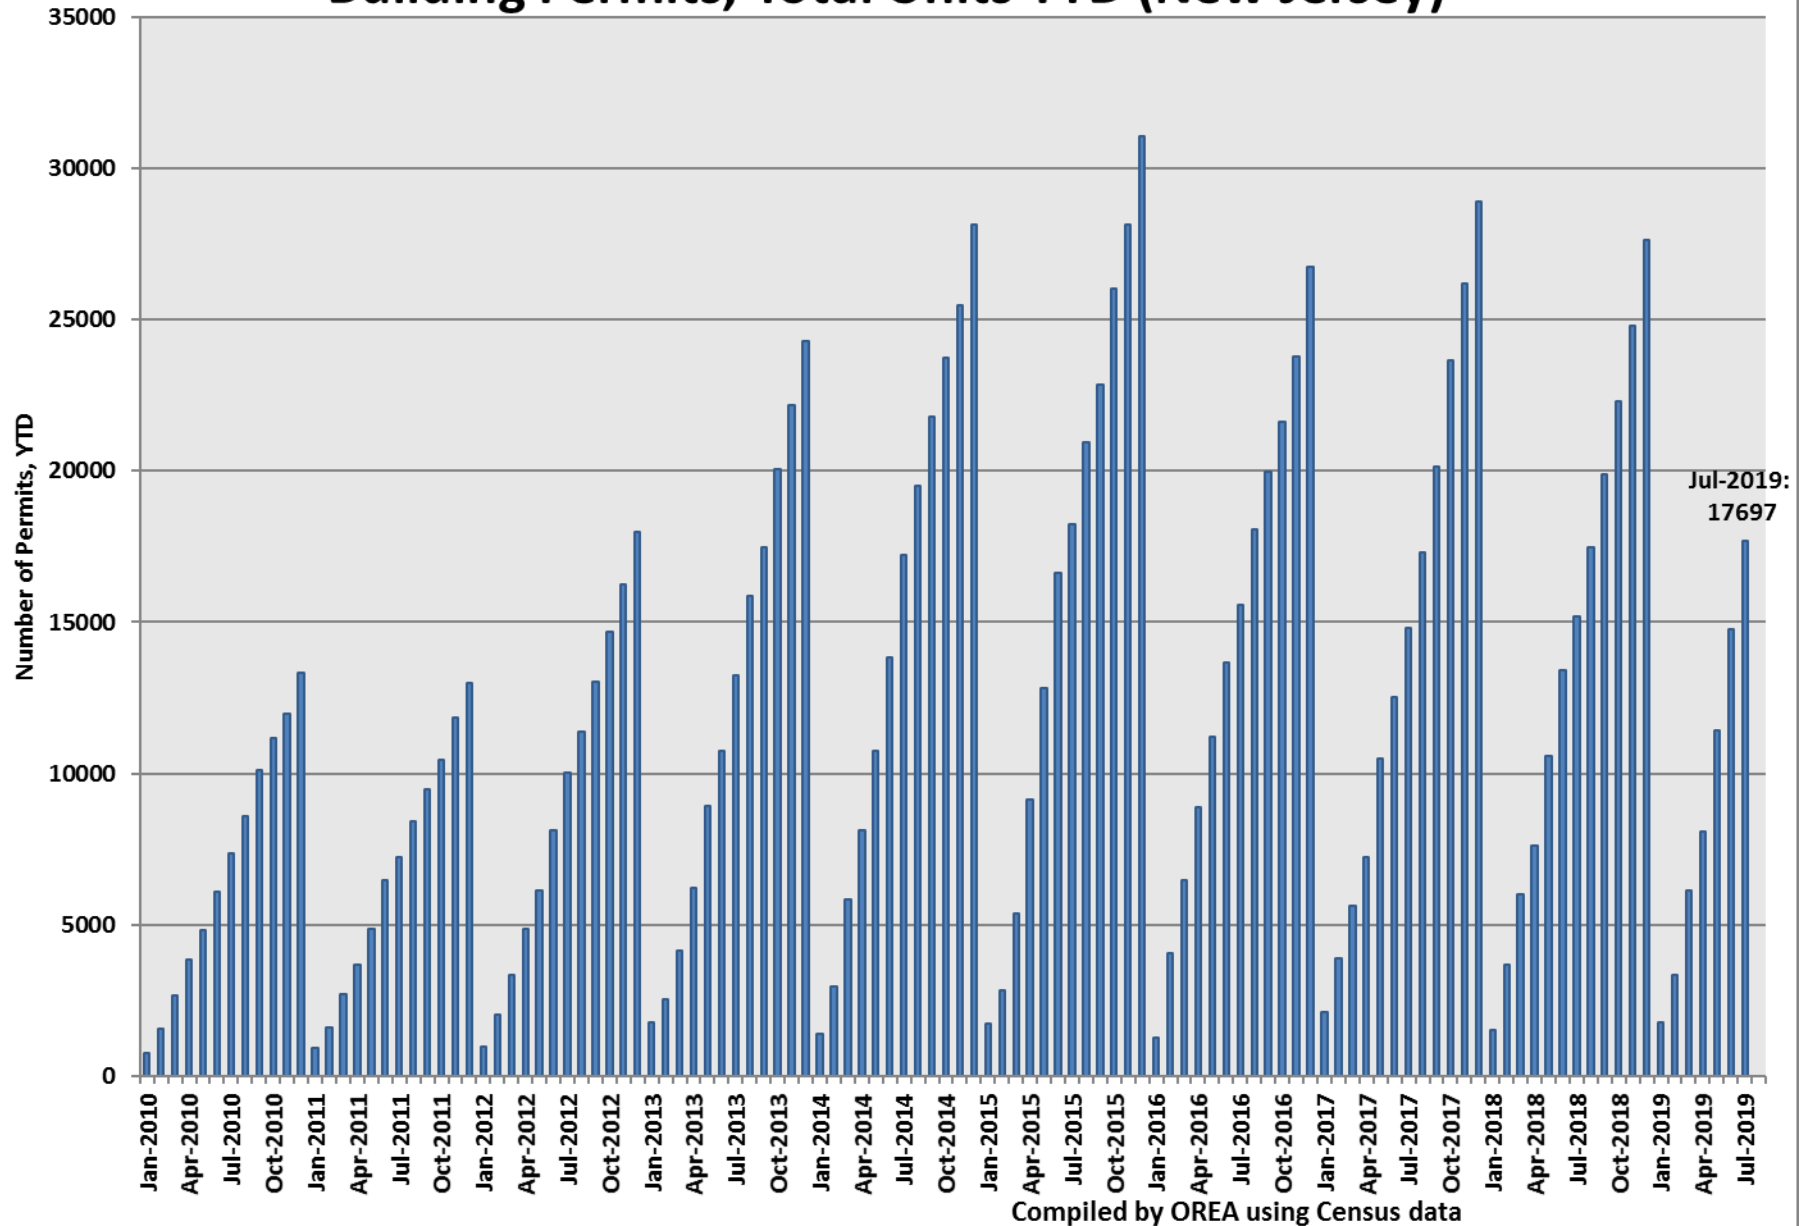

# Building Permits, Total Units YTD (New Jersey)

Compiled by OREA using Census data