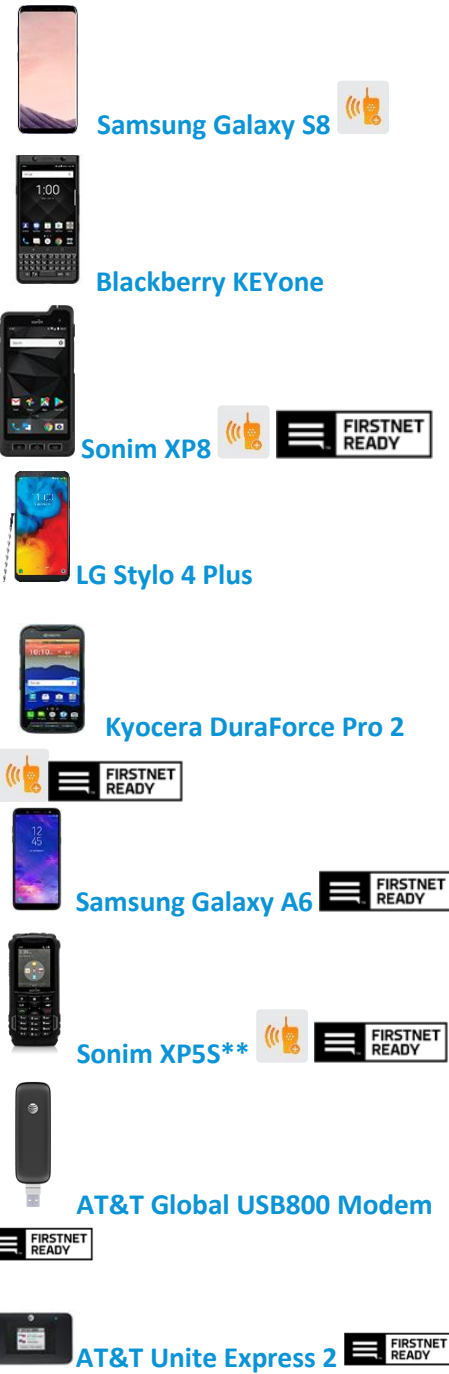

State of New Jersey Device Pricing List October

10/1/19

Pricing	Features
<p>Your Price: \$0.99* \$744.99 full retail pricing.</p>	<p>-4G LTE & HSPA+ -Android 8.0 (Oreo) OS - 5.8" HD Touchscreen -Available in Gray, Black, or Silver -3,000 mAh Battery</p>
<p>Your Price: \$0.99* \$499.99 full retail pricing.</p>	<p>-4G LTE & HSPA+ - 3,505 mAh Battery -4.5" HD Display - Android 7.0 Nougat OS -Qualcomm® 8953 Snapdragon™ 625 -Physical QWERTY Keyboard</p>
<p>Your Price: \$0.99*** or \$249.99 (EPTT required for best pricing) \$699.99 full retail pricing</p>	<p>-4G LTE & HSPA+ -Android 8.0 (Oreo) OS -5.0" Gorilla Glass/Glove Touch -IP69K Rugged, MIL810G, Class I,II,III, DIV 2 -4,900 mAh Battery -3 Year Warranty -Enhanced PTT & FirstNet Ready</p>
<p>Your Price: \$0.99* \$299.99 full retail pricing.</p>	<p>-4G LTE & HSPA+ -6.2" Full HD Display -Android 8.0 Oreo -Dust & Water Resistant -3,300 mAh Battery</p>
<p>Your Price: \$0.99* \$449.99 full retail pricing.</p>	<p>-4G LTE & HSPA+ -Android 9.0 (Pie) OS -Quad Core 2.2GHz Processor - 5.0" HD Touch Screen -Waterproof (1m for 30 Minutes) -Dustproof & Shockproof -Enhanced PTT Ready</p>
<p>Your Price: \$0.99* \$419.99 full retail pricing</p>	<p>-4G LTE & HSPA+ -5.6" Super AMOLED Display - 16 Megapixel Camera -32GB Internal memory -Android 8.0 (Oreo) -3000 mAh Battery</p>
<p>Your Price: \$49.99 or \$0.99*** \$339.99 full retail pricing.</p>	<p>-4G LTE & HSPA+ -Non incandive Class I,II, and II Div2 -Mil-Spec 810G & IP68, IP69 Rugged -3 Year Warranty -3180 mAh Battery</p>
<p>Your Price: \$0.99* or \$179.99 Full Retail</p>	<p>-4G LTE Qualcomm Snapdragon™ X20</p>
<p>Your Price: \$0.99* \$124.99 full retail pricing</p>	<p>-4G LTE & HSPA+ -Connect up to 15 users as once -11 hours of battery life - 1.77" Display -2,930 mAh Battery -2.4 & 5GHz Wi-Fi</p>